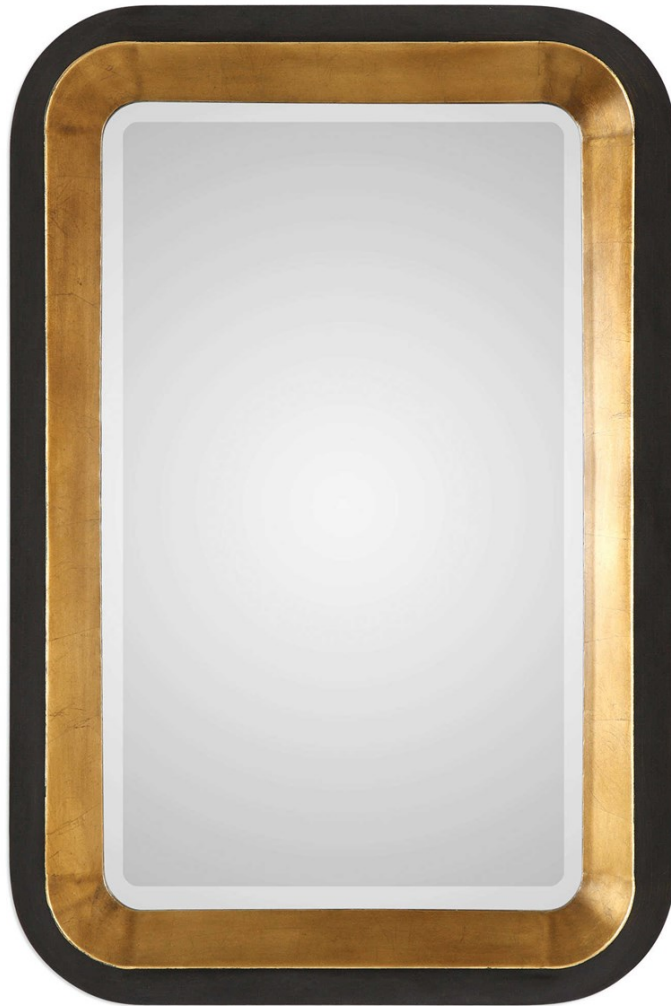

UTTERMOST

NIVA MIRROR

ITEM #09301

Deep forged iron with tapered sides finished in a lightly antiqued metallic gold leaf on the inside, and a heavily distressed black with gold undertones on the outside. Mirror has a generous 1 1/4" bevel and may be hung horizontal or vertical.

Designer:	0
Dimensions:	28 W X 42 H X 4 D (in)
Weight:	28
Ship Via:	Small Parcel
UPC Number:	792977093016