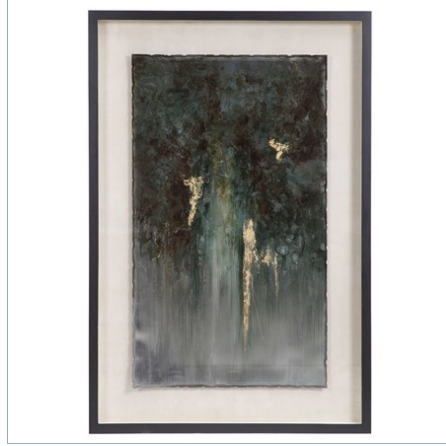

UTTERMOST

OCEAN SWELL FRAMED PRINTS, S/3, 3 CARTONS

ITEM #35374

Reminiscent of ocean water, these metal sheets are hand painted in aqua, gray, silver and gold hues. The raw metal edge is softened by natural beige linen backing and a matte black shadow box style frame under glass. Due to the handcrafted nature of this artwork, each piece may have subtle differences. Each piece may be hung horizontal or vertical.

Designer:	0
Dimensions:	21 W X 66 H X 2 D (in)
Weight:	127
Ship Via:	Motor Freight
UPC Number:	792977353745

Complementary Items

RUSTIC PATINA FRAMED PRINTS, S/2

35366 | 25 W X 29 H X 2 D (IN)

RUSTIC PATINA GRANDE FRAMED PRINT

35369 | 40 W X 60 H X 2 D (IN)

LAKESIDE GRANDE FRAMED PRINT

41433 | 40 W X 60 H X 2 D (IN)

GLIMMERING AGATE FRAMED PRINTS, S/2

41434 | 20 W X 44 H X 2 D (IN)