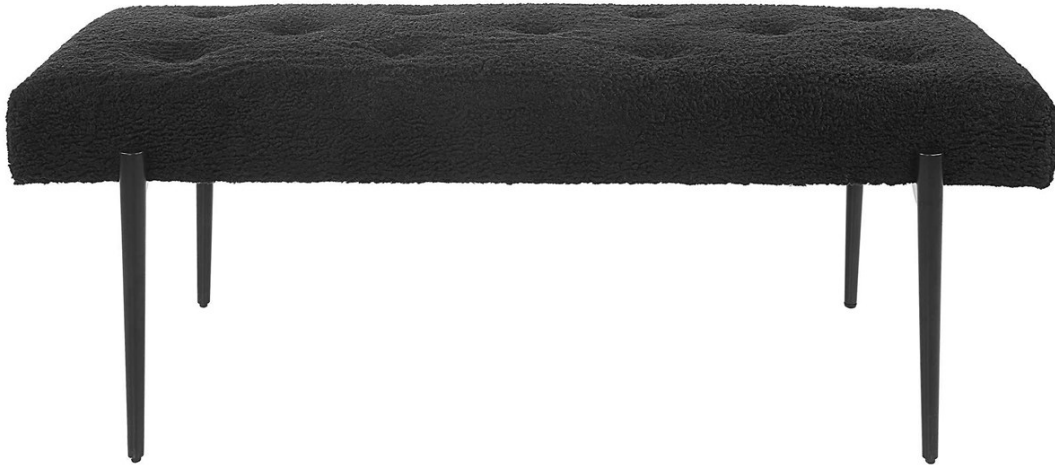

UTTERMOST

OLIVIER BENCH, BLACK

ITEM #23719

Expertly tailored in black faux shearling, this modern accent bench features a plush button tufted seat, atop four tapered stainless steel legs finished in satin black.

Designer:	0
Dimensions:	50 W X 19 H X 20 D (in)
Weight:	29
Ship Via:	Small Parcel
UPC Number:	792977237199

Complementary Items

OLIVIER BENCH, NATURAL

23572 | 50 W X 19 H X 20 D (IN)