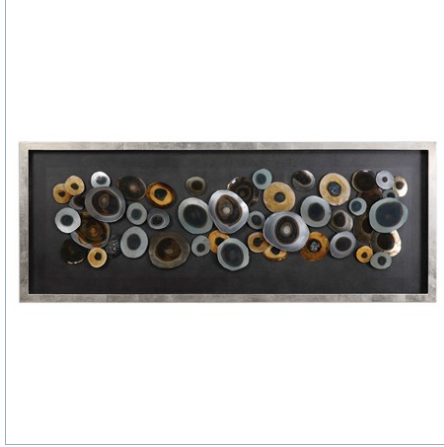

DISCS SHADOW BOX

04058 | 62 W X 24 H X 2 D (IN)