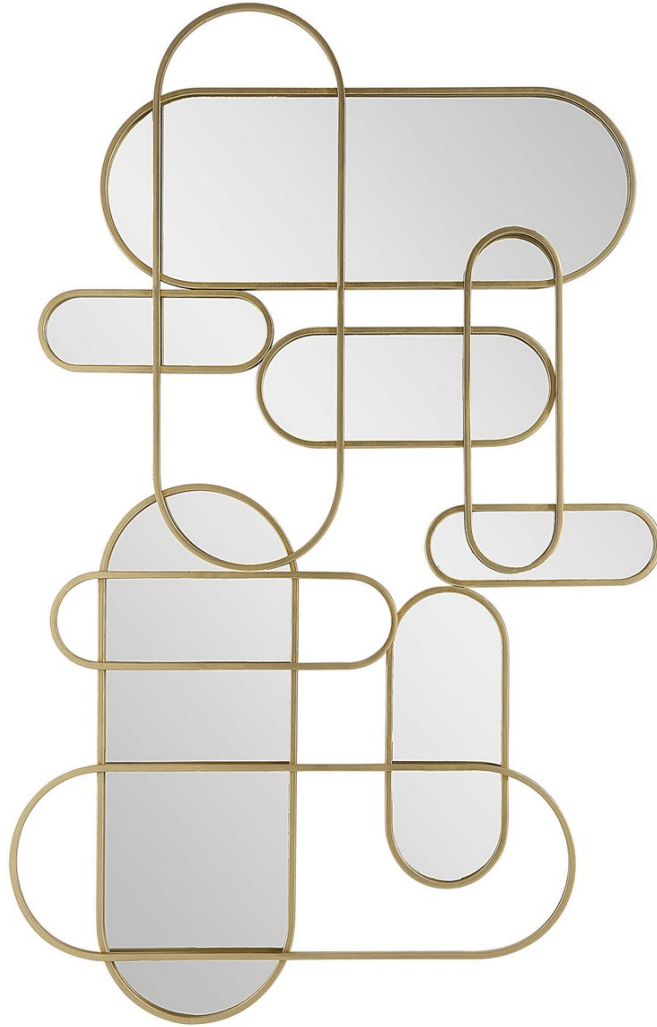

UTTERMOST

New

ON TRACK MIRRORED WALL DECOR

ITEM #04347

A striking labyrinth of mirror and gold leaf ellipses, the On Track mirrored panel adds modern flair to any wall design. May be hung horizontal or vertical.

Designer:	0
Dimensions:	60 W X 38 H X 2 D (in)
Weight:	33
Ship Via:	Motor Freight
UPC Number:	792977043479