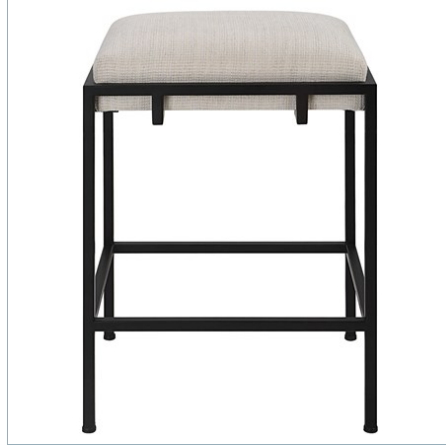

UTTERMOST

PARADOX SMALL BENCH, GOLD

ITEM #23663

A glamorous accent, this small bench features an upscale gold leafed iron frame paired with a plush upholstered seat in a white faux shearling.

Designer:	0
Dimensions:	24 W X 21 H X 16 D (in)
Weight:	20
Ship Via:	Small Parcel
UPC Number:	792977236635

Complementary Items

PARADOX SMALL BENCH, BLACK

23580 | 24 W X 21 H X 16 D (IN)

PARADOX COUNTER STOOL

23695 | 18 W X 27 H X 14 D (IN)