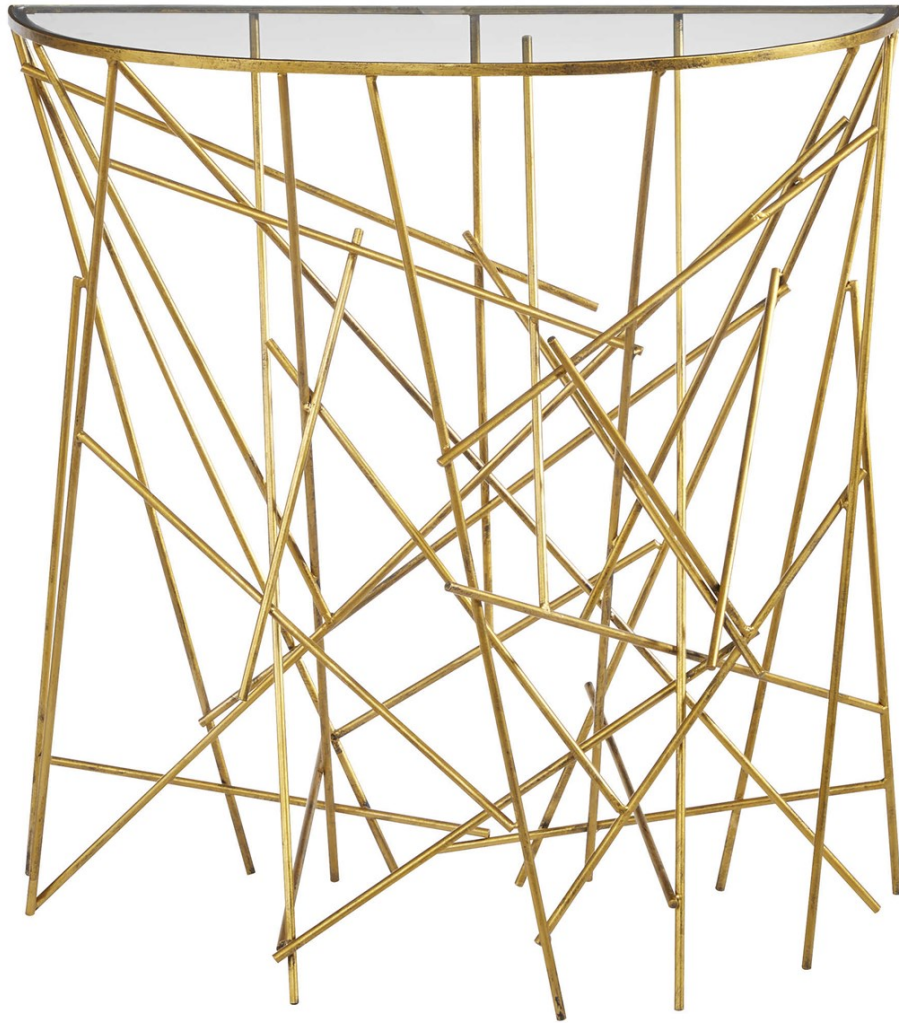

UTTERMOST

PHILOSOPHER CONSOLE TABLE

ITEM #25175

Modern with a classic feel, this demilune console is perfect for a smaller space or entryway. The abstract sculptural base is constructed from iron rods that are individually finished in a timeless antique gold with a clear tempered glass top.

Designer:	0
Dimensions:	34 W X 34 H X 16 D (in)
Weight:	49
Ship Via:	Motor Freight
UPC Number:	792977251751