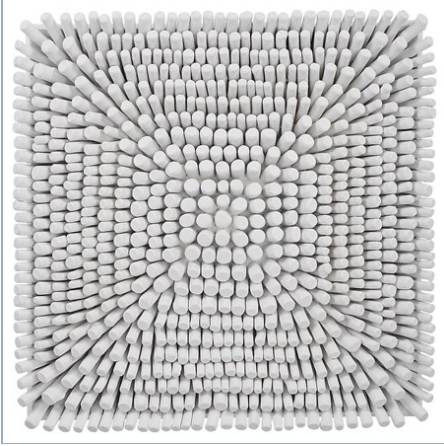

UTTERMOST

New

PORTSIDE ROUND MIRROR, GRAY

ITEM #09873

Creating the feel of casual coastal living, this fir wood mirror features a light driftwood finish with gray glazing, creating a relaxed look that will transport you to your favorite summer getaway. Mirror has a generous 1 1/4" bevel.

Designer:	0
Dimensions:	40 W X 40 H X 3 D (in)
Weight:	39
Ship Via:	Motor Freight
UPC Number:	792977098738

Complementary Items

PORTSIDE WOOD WALL PANEL, WHITE

04322 | 24 W X 24 H X 4 D (IN)

PORTSIDE WOOD WALL PANEL, GRAY