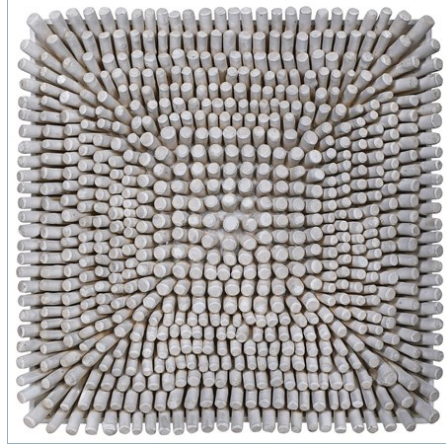

UTTERMOST

New

PORTSIDE ROUND MIRROR, GRAY

ITEM #09873

Creating the feel of casual coastal living, this fir wood mirror features a light driftwood finish with gray glazing, creating a relaxed look that will transport you to your favorite summer getaway. Mirror has a generous 1 1/4" bevel.

Designer:	0
Dimensions:	40 W X 40 H X 3 D (in)
Weight:	39
Ship Via:	Motor Freight
UPC Number:	792977098738

Complementary Items

PORTSIDE WOOD WALL PANEL, WHITE

04322 | 24 W X 24 H X 4 D (IN)

PORTSIDE WOOD WALL PANEL, GRAY

04264 | 24 W X 24 H X 4 D (IN)

PORTSIDE WOOD WALL PANEL, BLACK

04321 | 24 W X 24 H X 4 D (IN)