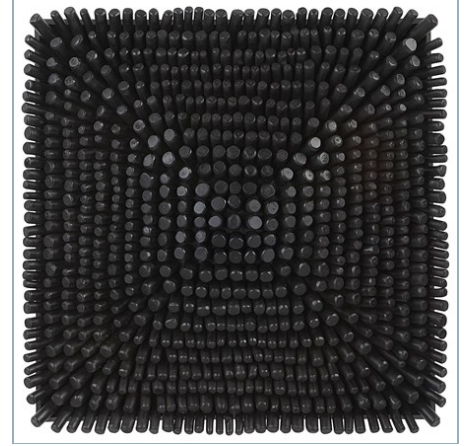

UTTERMOST

New

PORTSIDE ROUND MIRROR, GRAY

ITEM #09873

Creating the feel of casual coastal living, this fir wood mirror features a light driftwood finish with gray glazing, creating a relaxed look that will transport you to your favorite summer getaway. Mirror has a generous 1 1/4" bevel.

Designer:	0
Dimensions:	40 W X 40 H X 3 D (in)
Weight:	39
Ship Via:	Motor Freight
UPC Number:	792977098738

Complementary Items

PORTSIDE WOOD WALL PANEL, WHITE

04322 | 24 W X 24 H X 4 D (IN)

PORTSIDE WOOD WALL PANEL, GRAY

04264 | 24 W X 24 H X 4 D (IN)

PORTSIDE WOOD WALL PANEL, BLACK

04321 | 24 W X 24 H X 4 D (IN)