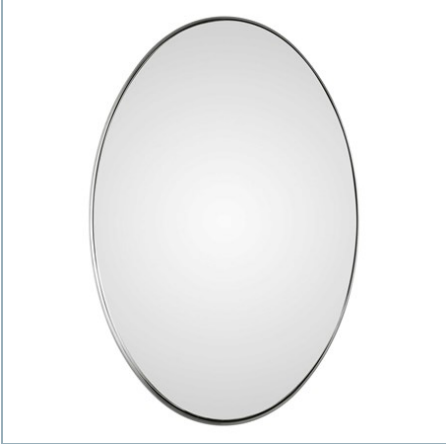

UTTERMOST

Retiring Soon

PURSLEY OVAL MIRROR, BRASS

ITEM #09353

This upscale vanity mirror features a thick steel band displaying nice depth with a plated brass finish. May be hung horizontal or vertical.

Designer:	0
Dimensions:	20 W X 30 H X 2 D (in)
Weight:	34
Ship Via:	Small Parcel
UPC Number:	792977093535

Complementary Items

PURSLEY OVAL MIRROR, NICKEL

09354 | 20 W X 30 H X 2 D (IN)