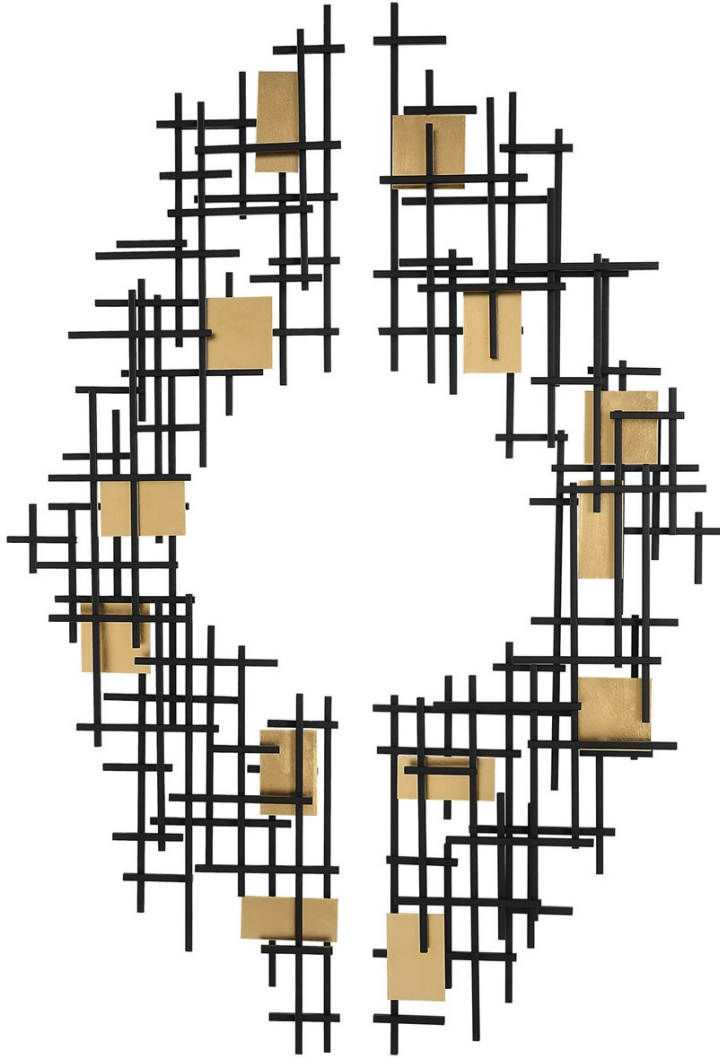

UTTERMOST

REFLECTION METAL WALL DECOR, S/2

ITEM #04305

Set of two contemporary wall pieces display overlapping iron grids finished in matte black with gold leaf accents. May be hung horizontal or vertical.

Designer:	0
Dimensions:	19 W X 58 H X 2 D (in)
Weight:	19
Ship Via:	Small Parcel
UPC Number:	792977043059

Complementary Items

KENTMORE CONSOLE TABLE

24978 | 54 W X 32 H X 14 D (IN)