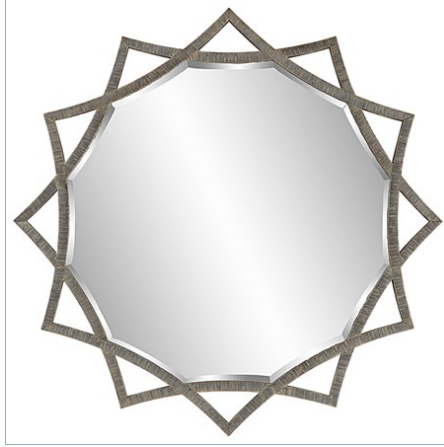

## RELIC ROUND MIRROR

ITEM #09647

Inspired by tribal and bohemian styles, this round mirror features a layered frame finished in an aged gold with hand carved texture and a beveled center mirror.

<b>Designer:</b>	0
<b>Dimensions:</b>	36 W X 36 H X 1 D (in)
<b>Weight:</b>	35
<b>Ship Via:</b>	Small Parcel
<b>UPC Number:</b>	792977096475

## Complementary Items

**RELIC TABLE LAMP**

28371-1 | 26H, SHADE 10H X 19W X 10D (IN)

**ABANU STAR MIRROR**

09758 | 44 W X 44 H X 1 D (IN)