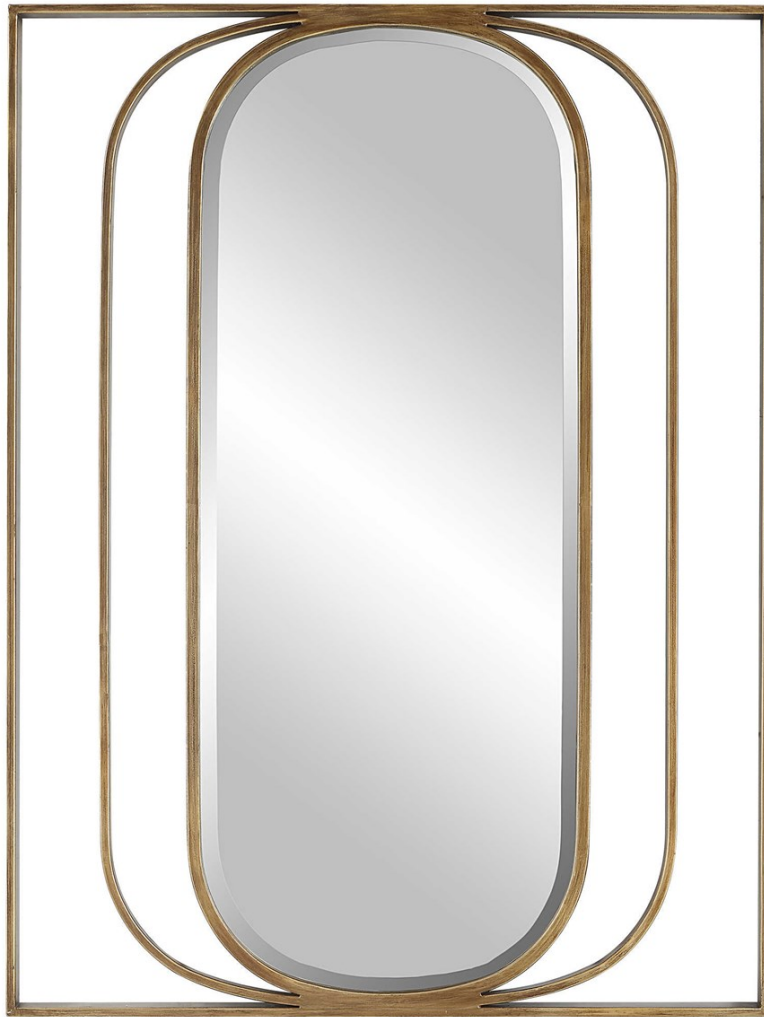

UTTERMOST

New

REPLICATE MIRROR

ITEM #09897

Contemporary style mirror displays a beveled oval interior with an angular metal framework finished in a heavily antiqued gold. May be hung horizontal or vertical.

Designer:	0
Dimensions:	30 W X 40 H X 1 D (in)
Weight:	22
Ship Via:	Small Parcel
UPC Number:	792977098974