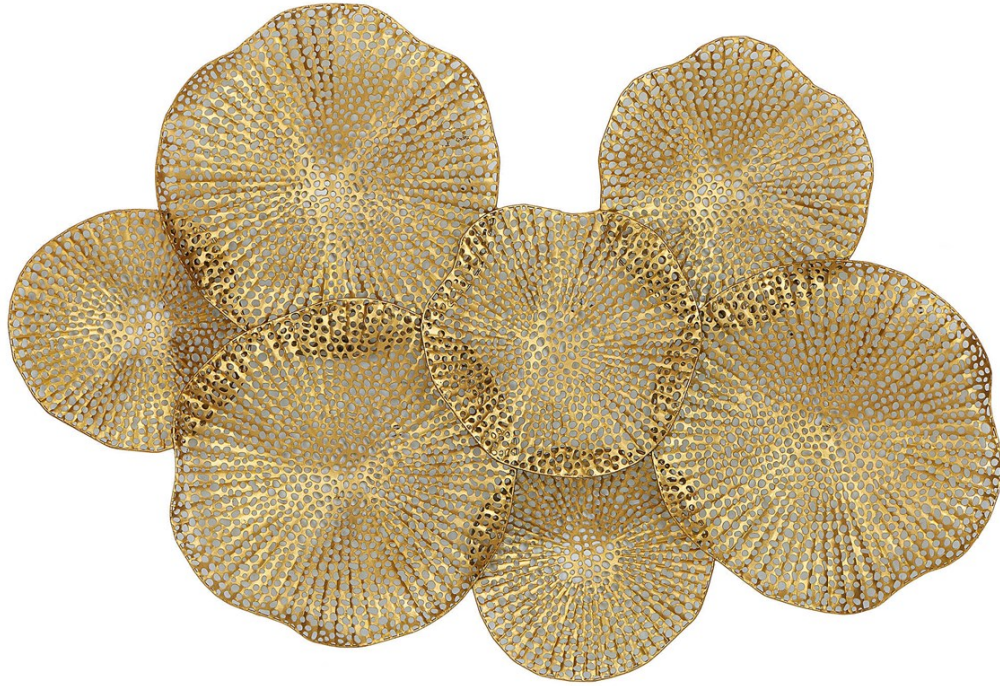

UTTERMOST

New

RIPLEY METAL WALL ART, GOLD

ITEM #04335

Resembling layered lotus leaves, this pierced metal wall art is finished in a lightly antiqued gold. May be hung horizontal or vertical.

Designer:	0
Dimensions:	47 W X 26 H X 4 D (in)
Weight:	12
Ship Via:	Small Parcel
UPC Number:	792977043356

Complementary Items

RIPLEY METAL WALL DECOR, BRONZE

04174 | 47 W X 26 H X 4 D (IN)

RIPLEY METAL WALL DECOR, PEWTER

04210 | 47 W X 26 H X 4 D (IN)

RIPLEY MIRROR, GOLD

09815 | 30 W X 44 H X 2 D (IN)