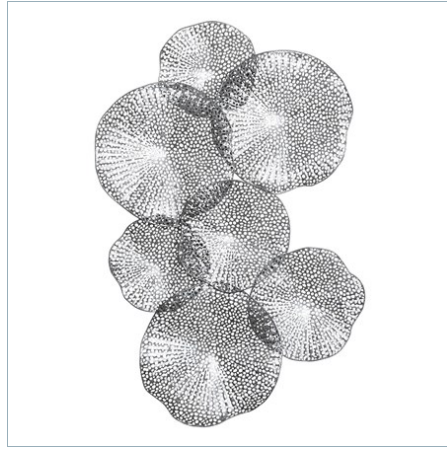

UTTERMOST

New

RIPLEY METAL WALL ART, GOLD

ITEM #04335

Resembling layered lotus leaves, this pierced metal wall art is finished in a lightly antiqued gold. May be hung horizontal or vertical.

Designer:	0
Dimensions:	47 W X 26 H X 4 D (in)
Weight:	12
Ship Via:	Small Parcel
UPC Number:	792977043356

Complementary Items

RIPLEY METAL WALL DECOR, BRONZE

04174 | 47 W X 26 H X 4 D (IN)

RIPLEY METAL WALL DECOR, PEWTER

04210 | 47 W X 26 H X 4 D (IN)

RIPLEY MIRROR, GOLD

09815 | 30 W X 44 H X 2 D (IN)