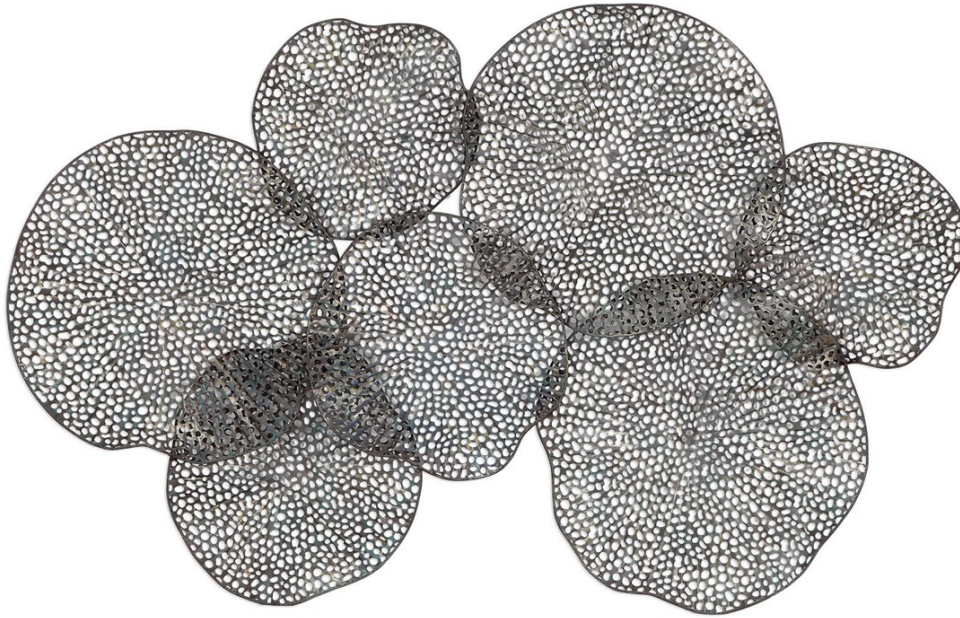

UTTERMOST

RIPLEY METAL WALL DECOR, BRONZE

ITEM #04174

Resembling layered lotus leaves, this pierced metal wall art is finished in a rich bronze with gold and patina highlights and blue-green accents.

Designer:	0
Dimensions:	47 W X 26 H X 4 D (in)
Weight:	8
Ship Via:	Oversize
UPC Number:	792977041741

Complementary Items

RIPLEY METAL WALL DECOR, PEWTER

04210 | 47 W X 26 H X 4 D (IN)

RIPLEY MIRROR, GOLD

09815 | 30 W X 44 H X 2 D (IN)

RIPLEY METAL WALL ART, GOLD

04335 | 47 W X 26 H X 4 D (IN)