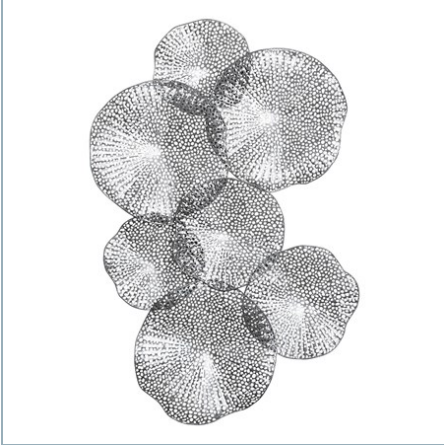

UTTERMOST

RIPLEY METAL WALL DECOR, BRONZE

ITEM #04174

Resembling layered lotus leaves, this pierced metal wall art is finished in a rich bronze with gold and patina highlights and blue-green accents.

Designer:	0
Dimensions:	47 W X 26 H X 4 D (in)
Weight:	8
Ship Via:	Oversize
UPC Number:	792977041741

Complementary Items

RIPLEY METAL WALL DECOR, PEWTER

04210 | 47 W X 26 H X 4 D (IN)

RIPLEY MIRROR, GOLD

09815 | 30 W X 44 H X 2 D (IN)

RIPLEY METAL WALL ART, GOLD

04335 | 47 W X 26 H X 4 D (IN)