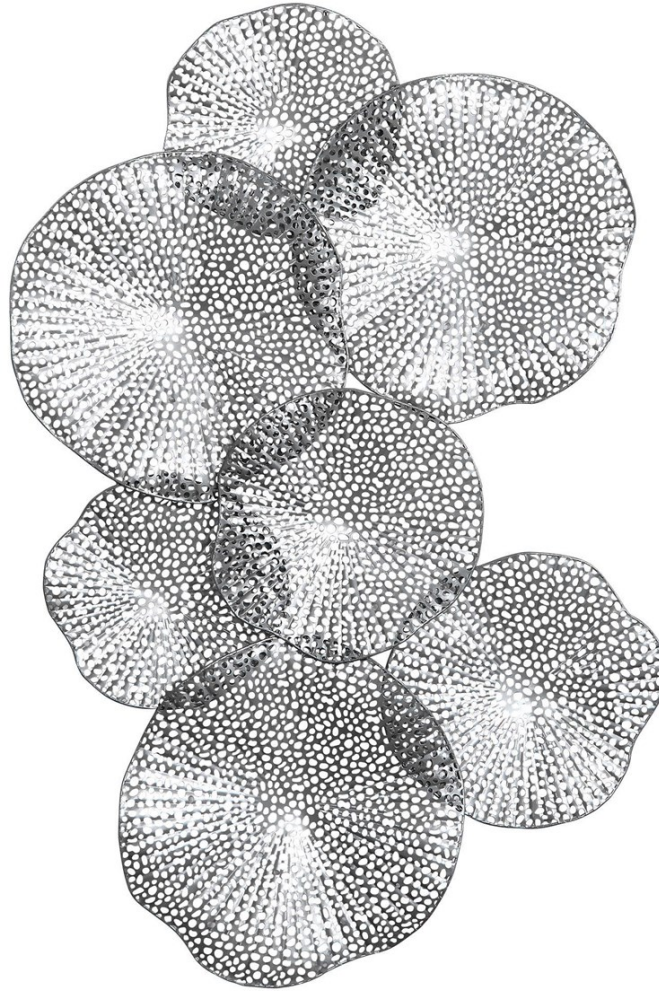

## RIPLEY METAL WALL DECOR, PEWTER

ITEM #04210

Resembling layered lotus leaves, this pierced metal wall art is finished in a metallic pewter. May hang horizontal or vertical.

<b>Designer:</b>	0
<b>Dimensions:</b>	47 W X 26 H X 4 D (in)
<b>Weight:</b>	12
<b>Ship Via:</b>	Small Parcel
<b>UPC Number:</b>	79297776643

## Complementary Items

**RIPLEY METAL WALL DECOR, BRONZE**

04174 | 47 W X 26 H X 4 D (IN)

**RIPLEY MIRROR, GOLD**

09815 | 30 W X 44 H X 2 D (IN)

**RIPLEY METAL WALL ART, GOLD**

04335 | 47 W X 26 H X 4 D (IN)