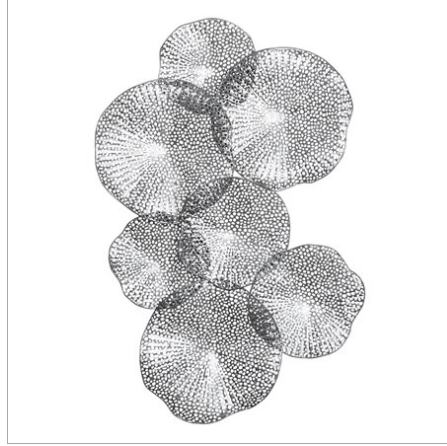

UTTERMOST

New

RIPLEY MIRROR, GOLD

ITEM #09815

Resembling layered lotus leaves, this mirror shows off a pierced metal frame finished in a rich gold finish. May be hung horizontal or vertical.

Designer:	0
Dimensions:	30 W X 44 H X 2 D (in)
Weight:	49
Ship Via:	Small Parcel
UPC Number:	792977098158

Complementary Items

RIPLEY METAL WALL DECOR, BRONZE

04174 | 47 W X 26 H X 4 D (IN)

RIPLEY METAL WALL DECOR, PEWTER

04210 | 47 W X 26 H X 4 D (IN)

RIPLEY METAL WALL ART, GOLD

04335 | 47 W X 26 H X 4 D (IN)