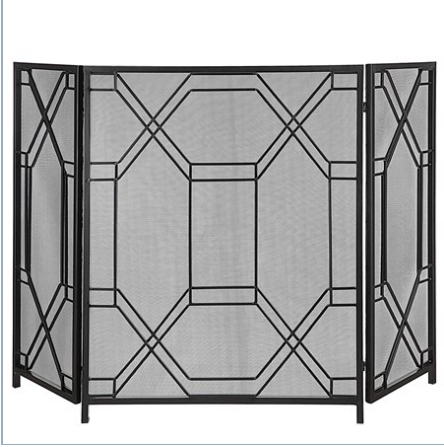

UTTERMOST

ROSEN FIREPLACE SCREEN, GOLD

ITEM #18707

Forged iron finished in lightly antiqued gold leaf. Center panel is 26" wide and the side panels are each 13" wide.

Designer:	0
Dimensions:	53 W X 34 H X 1 D (in)
Weight:	21
Ship Via:	Small Parcel
UPC Number:	792977187074

Complementary Items

ROSEN FIREPLACE SCREEN, BLACK

17982 | 53 W X 34 H X 1 D (IN)