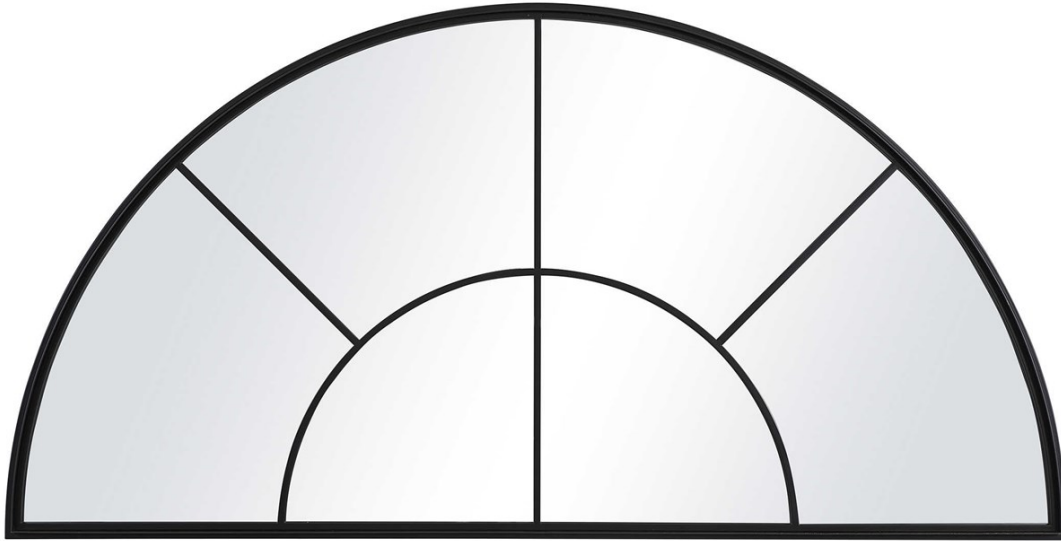

## ROUSSEAU ARCH MIRROR

ITEM #09733

Inspired by old warehouse windows, this arch mirror showcases a heavy curved iron frame with deep channels finished in wrought-iron black.

<b>Designer:</b>	0
<b>Dimensions:</b>	60 W X 30 H X 1 D (in)
<b>Weight:</b>	44
<b>Ship Via:</b>	Oversize
<b>UPC Number:</b>	792977097335

## Complementary Items

**ROUSSEAU MIRROR**

09732 | 30 W X 60 H X 1 D (IN)