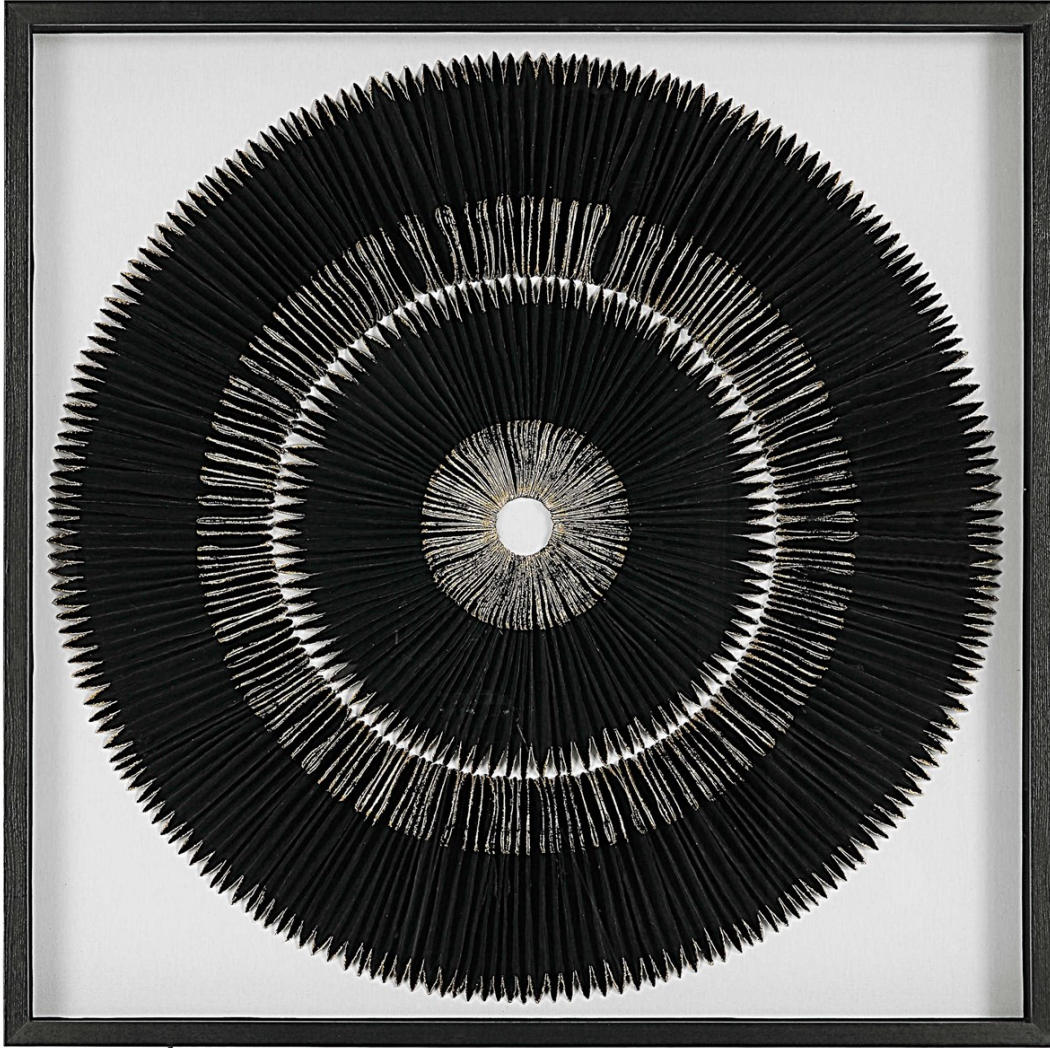

UTTERMOST

SANDARA SHADOW BOX

ITEM #04311

Handcrafted by skilled artisans, this wall decor features a striking black and gold leaf medallion. Artwork is set against a white linen backing in a black shadowbox style pine wood frame under glass.

Designer:	0
Dimensions:	40 W X 40 H X 3 D (in)
Weight:	34
Ship Via:	Motor Freight
UPC Number:	792977043110

Complementary Items

KENTMORE CONSOLE TABLE

24978 | 54 W X 32 H X 14 D (IN)

ARNAV TABLE LAMP

27779 | 32H, SHADE 11H X 17 DIA. (IN)