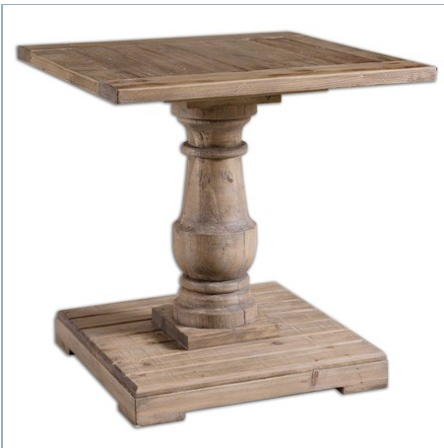

## SCHAFFER ARMCHAIR

ITEM #23615

The essence of bench-made quality is tastefully exposed in this solid mahogany hardwood, neatly tailored chair in soft, neutral linen. Individually hammered brass nails accent the track arms, while traditional upholsterer's tacks can be seen edging the tan burlap deck against an aged white frame. Seat height is 20". Arm height is 25". Matching ottoman is #23616.

## Complementary Items

**SCHAFFER OTTOMAN**

23616 | 31 W X 19 H X 19 D (IN)

**STRATFORD COFFEE TABLE**

24251 | 60 W X 19 H X 40 D (IN)

**STRATFORD CONSOLE**

24250 | 71 W X 30 H X 18 D (IN)

**STRATFORD END TABLE**