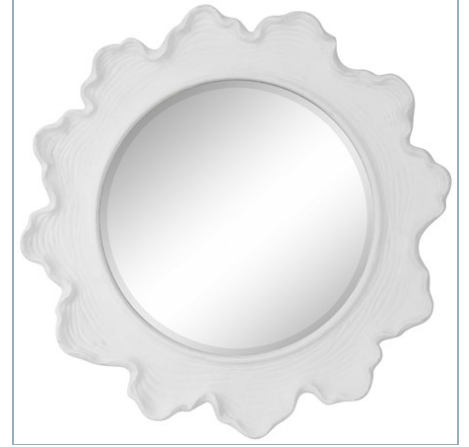

## SEA CORAL MIRROR, WHITE

ITEM #09607

Reminiscent of white coral, this mirror showcases a contemporary coastal design. The organic shaped frame is finished in matte white with noticeable waves and texture. May be hung horizontal or vertical.

## Complementary Items

**SEA CORAL WALL DECOR, S/4**

20170 | 16 W X 14 H X 4 D (IN)

**SEA CORAL MIRROR, BLACK**

09775 | 27 W X 34 H X 3 D (IN)

**SEA CORAL ROUND MIRROR, WHITE**

09797 | 34 W X 34 H X 3 D (IN)