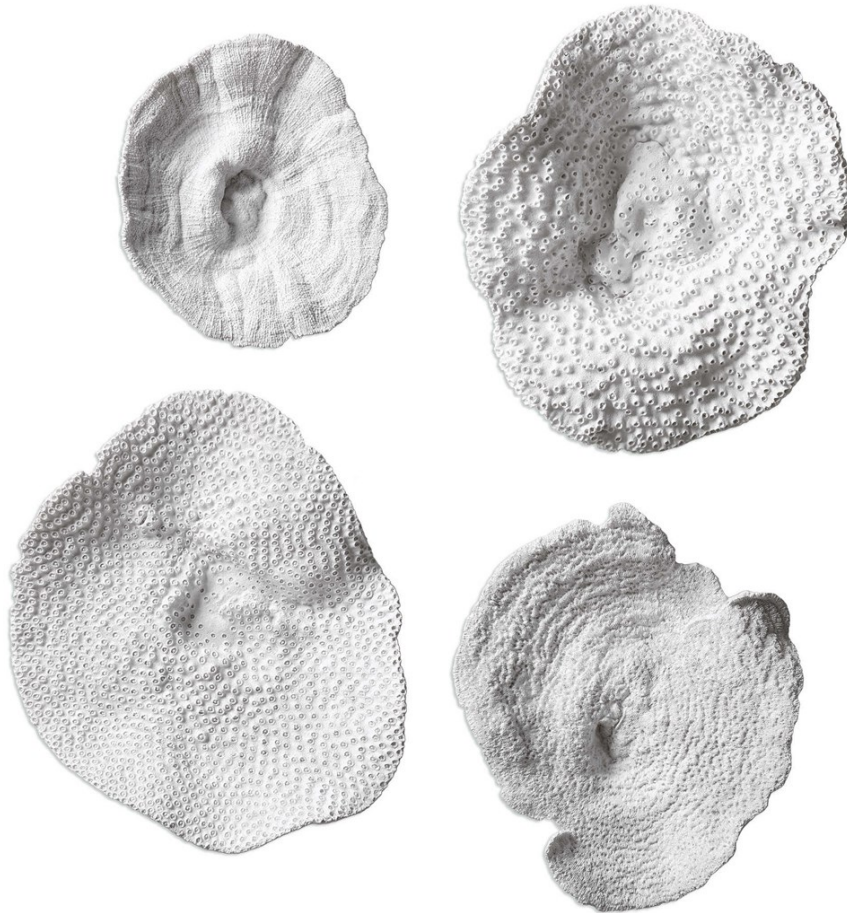

UTTERMOST

SEA CORAL WALL DECOR, S/4

ITEM #20170

Heavily textured to mimic live sea coral and finished in antiqued white. These may be hung on a wall, with attached hangers, or displayed as tabletop accessories. Sizes: Sm-10x9x3, Med-13x11x3, Lg-15x13x5, L-Lg-16x14x4

Designer:	0
Dimensions:	16 W X 14 H X 4 D (in)
Weight:	12
Ship Via:	Small Parcel
UPC Number:	792977201701

Complementary Items

SEA CORAL MIRROR, WHITE

09607 | 27 W X 34 H X 3 D (IN)