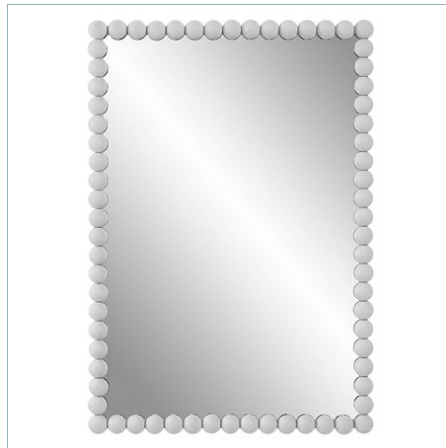

## SERNA OVAL MIRROR, BLACK

ITEM #09876

The Serna oval features an elegant curved iron frame with a beaded profile finished in a stylish matte black. May be hung horizontal or vertical.

<b>Designer:</b>	0
<b>Dimensions:</b>	20 W X 30 H X 2 D (in)
<b>Weight:</b>	14
<b>Ship Via:</b>	Small Parcel
<b>UPC Number:</b>	792977098769

## Complementary Items

**SERNA OVAL MIRROR, WHITE**

09874 | 20 W X 30 H X 2 D (IN)

**SERNA OVAL MIRROR, GOLD**

09875 | 20 W X 30 H X 2 D (IN)

**SERNA MIRROR, NICKEL**

09231 | 16 W X 32 H X 1 D (IN)

**SERNA VANITY MIRROR, BLACK**

09789 | 21 W X 30 H X 2 D (IN)

**SERNA VANITY MIRROR, WHITE**

09790 | 21 W X 30 H X 2 D (IN)

**SERNA TALL MIRROR, BLACK**

09791 | 23 W X 72 H X 2 D (IN)

**SERNA TALL MIRROR, WHITE**

09792 | 23 W X 72 H X 2 D (IN)