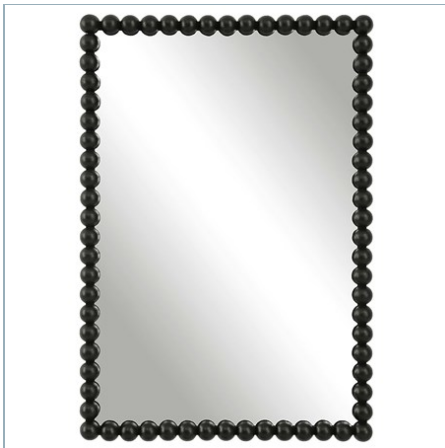

## SERNA OVAL MIRROR, BLACK

ITEM #09876

The Serna oval features an elegant curved iron frame with a beaded profile finished in a stylish matte black. May be hung horizontal or vertical.

<b>Designer:</b>	0
<b>Dimensions:</b>	20 W X 30 H X 2 D (in)
<b>Weight:</b>	14
<b>Ship Via:</b>	Small Parcel
<b>UPC Number:</b>	792977098769

## Complementary Items

**SERNA OVAL MIRROR, WHITE**

09874 | 20 W X 30 H X 2 D (IN)

**SERNA OVAL MIRROR, GOLD**

09875 | 20 W X 30 H X 2 D (IN)

**SERNA MIRROR, NICKEL**

09231 | 16 W X 32 H X 1 D (IN)

**SERNA VANITY MIRROR, BLACK**

09789 | 21 W X 30 H X 2 D (IN)

**SERNA VANITY MIRROR, WHITE**

09790 | 21 W X 30 H X 2 D (IN)

**SERNA TALL MIRROR, BLACK**

09791 | 23 W X 72 H X 2 D (IN)

**SERNA TALL MIRROR, WHITE**

09792 | 23 W X 72 H X 2 D (IN)