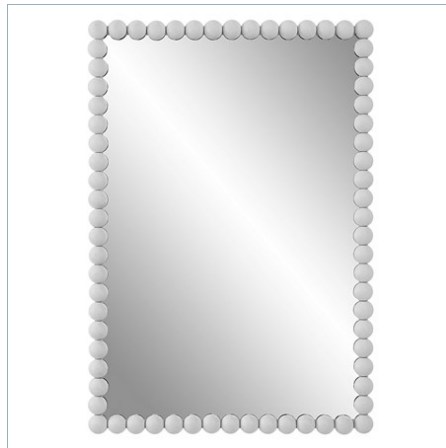

UTTERMOST

New

SERNA OVAL MIRROR, GOLD

ITEM #09875

The Serna oval features an elegant curved iron frame with a beaded profile finished in a stylish gold leaf. May be hung horizontal or vertical.

Designer:	0
Dimensions:	20 W X 30 H X 2 D (in)
Weight:	14
Ship Via:	Small Parcel
UPC Number:	792977098752

Complementary Items

SERNA OVAL MIRROR, WHITE

09874 | 20 W X 30 H X 2 D (IN)

SERNA OVAL MIRROR, BLACK

09876 | 20 W X 30 H X 2 D (IN)

SERNA MIRROR, NICKEL

09231 | 16 W X 32 H X 1 D (IN)

SERNA VANITY MIRROR, BLACK

09789 | 21 W X 30 H X 2 D (IN)

SERNA VANITY MIRROR, WHITE

09790 | 21 W X 30 H X 2 D (IN)

SERNA TALL MIRROR, BLACK

09791 | 23 W X 72 H X 2 D (IN)

SERNA TALL MIRROR, WHITE

09792 | 23 W X 72 H X 2 D (IN)