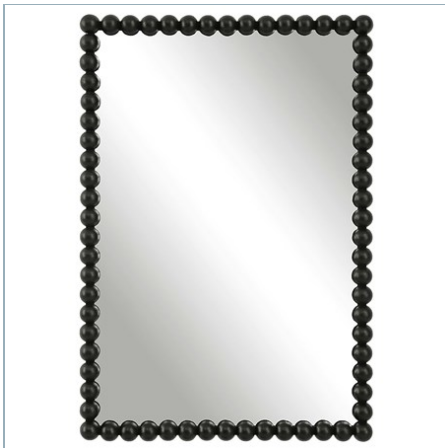

UTTERMOST

New

SERNA OVAL MIRROR, GOLD

ITEM #09875

The Serna oval features an elegant curved iron frame with a beaded profile finished in a stylish gold leaf. May be hung horizontal or vertical.

Designer:	0
Dimensions:	20 W X 30 H X 2 D (in)
Weight:	14
Ship Via:	Small Parcel
UPC Number:	792977098752

Complementary Items

SERNA OVAL MIRROR, WHITE

09874 | 20 W X 30 H X 2 D (IN)

SERNA OVAL MIRROR, BLACK

09876 | 20 W X 30 H X 2 D (IN)

SERNA MIRROR, NICKEL

09231 | 16 W X 32 H X 1 D (IN)

SERNA VANITY MIRROR, BLACK

09789 | 21 W X 30 H X 2 D (IN)

SERNA VANITY MIRROR, WHITE

09790 | 21 W X 30 H X 2 D (IN)

SERNA TALL MIRROR, BLACK

09791 | 23 W X 72 H X 2 D (IN)

SERNA TALL MIRROR, WHITE

09792 | 23 W X 72 H X 2 D (IN)