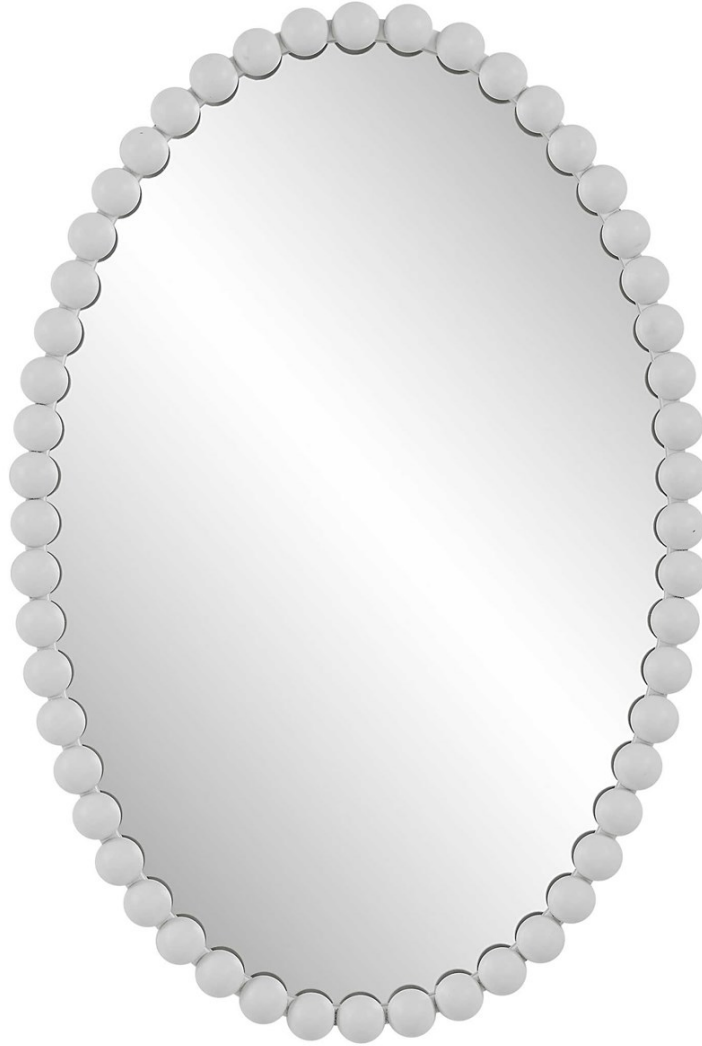

UTTERMOST

New

SERNA OVAL MIRROR, WHITE

ITEM #09874

The Serna oval features an elegant curved iron frame with a beaded profile finished in a stylish matte white. May be hung horizontal or vertical.

Designer:	0
Dimensions:	20 W X 30 H X 2 D (in)
Weight:	14
Ship Via:	Small Parcel
UPC Number:	792977098745