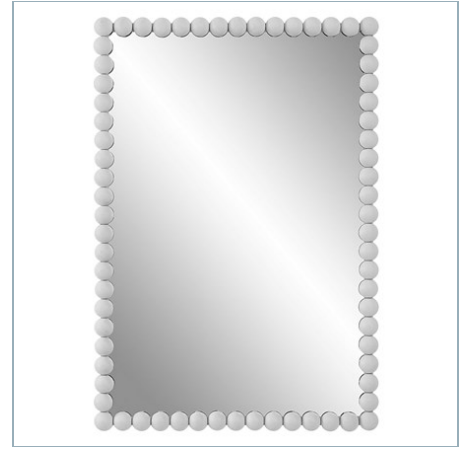

## SERNA OVAL MIRROR, WHITE

ITEM #09874

The Serna oval features an elegant curved iron frame with a beaded profile finished in a stylish matte white. May be hung horizontal or vertical.

<b>Designer:</b>	0
<b>Dimensions:</b>	20 W X 30 H X 2 D (in)
<b>Weight:</b>	14
<b>Ship Via:</b>	Small Parcel
<b>UPC Number:</b>	792977098745

## Complementary Items

**SERNA MIRROR, NICKEL**

09231 | 16 W X 32 H X 1 D (IN)

**SERNA VANITY MIRROR, BLACK**

09789 | 21 W X 30 H X 2 D (IN)

**SERNA VANITY MIRROR, WHITE**

09790 | 21 W X 30 H X 2 D (IN)

**SERNA TALL MIRROR, BLACK**

09791 | 23 W X 72 H X 2 D (IN)

**SERNA TALL MIRROR, WHITE**

09792 | 23 W X 72 H X 2 D (IN)

**SERNA OVAL MIRROR, GOLD**

09875 | 20 W X 30 H X 2 D (IN)

**SERNA OVAL MIRROR, BLACK**

09876 | 20 W X 30 H X 2 D (IN)