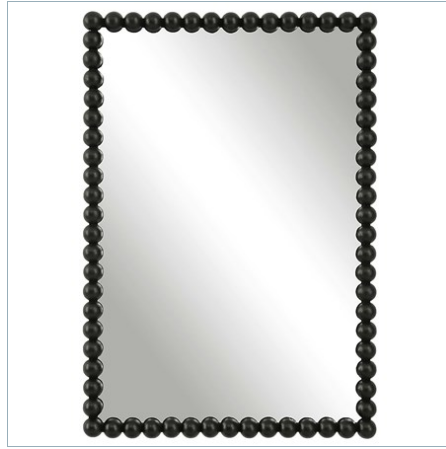

## SERNA OVAL MIRROR, WHITE

ITEM #09874

The Serna oval features an elegant curved iron frame with a beaded profile finished in a stylish matte white. May be hung horizontal or vertical.

<b>Designer:</b>	0
<b>Dimensions:</b>	20 W X 30 H X 2 D (in)
<b>Weight:</b>	14
<b>Ship Via:</b>	Small Parcel
<b>UPC Number:</b>	792977098745

## Complementary Items

**SERNA MIRROR, NICKEL**

09231 | 16 W X 32 H X 1 D (IN)

**SERNA VANITY MIRROR, BLACK**

09789 | 21 W X 30 H X 2 D (IN)

**SERNA VANITY MIRROR, WHITE**

09790 | 21 W X 30 H X 2 D (IN)

**SERNA TALL MIRROR, BLACK**

09791 | 23 W X 72 H X 2 D (IN)

**SERNA TALL MIRROR, WHITE**

09792 | 23 W X 72 H X 2 D (IN)

**SERNA OVAL MIRROR, GOLD**

09875 | 20 W X 30 H X 2 D (IN)

**SERNA OVAL MIRROR, BLACK**

09876 | 20 W X 30 H X 2 D (IN)