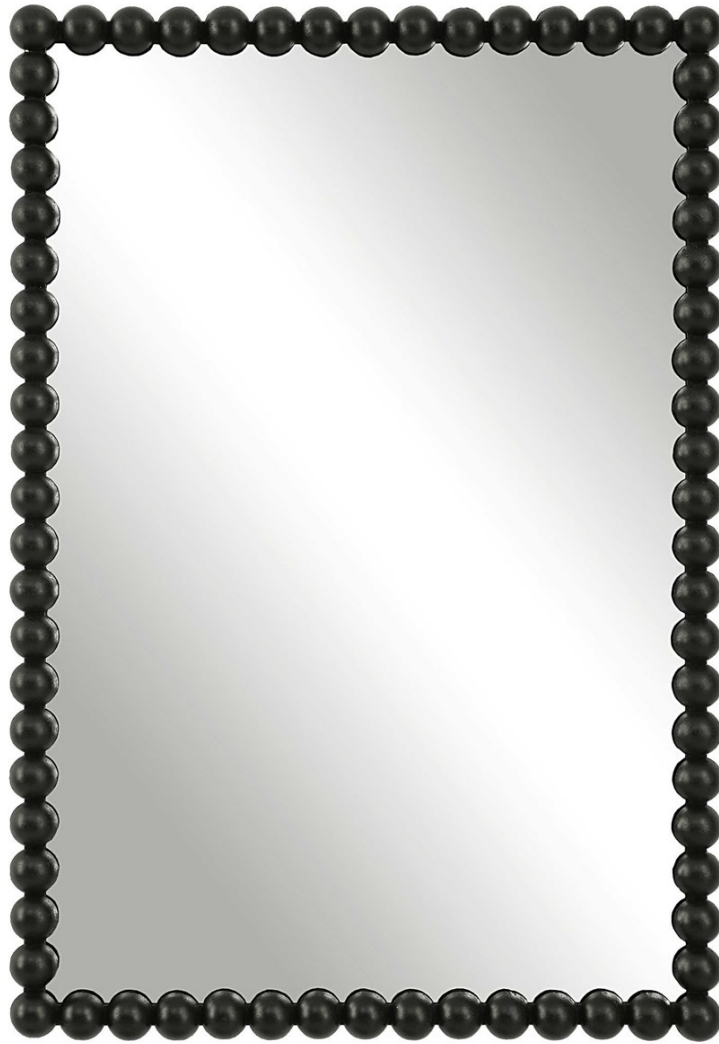

## SERNA VANITY MIRROR, BLACK

ITEM #09789

This iron frame features a beaded profile finished in a stylish satin black. May be hung horizontal or vertical.

<b>Designer:</b>	0
<b>Dimensions:</b>	21 W X 30 H X 2 D (in)
<b>Weight:</b>	18
<b>Ship Via:</b>	Small Parcel
<b>UPC Number:</b>	792977097892

## Complementary Items

**SERNA MIRROR, NICKEL**

09231 | 16 W X 32 H X 1 D (IN)

**SERNA VANITY MIRROR, WHITE**

09790 | 21 W X 30 H X 2 D (IN)

**SERNA TALL MIRROR, BLACK**

09791 | 23 W X 72 H X 2 D (IN)

**SERNA TALL MIRROR, WHITE**

09792 | 23 W X 72 H X 2 D (IN)

**SERNA OVAL MIRROR, WHITE**

09874 | 20 W X 30 H X 2 D (IN)

**SERNA OVAL MIRROR, GOLD**

09875 | 20 W X 30 H X 2 D (IN)

**SERNA OVAL MIRROR, BLACK**

09876 | 20 W X 30 H X 2 D (IN)