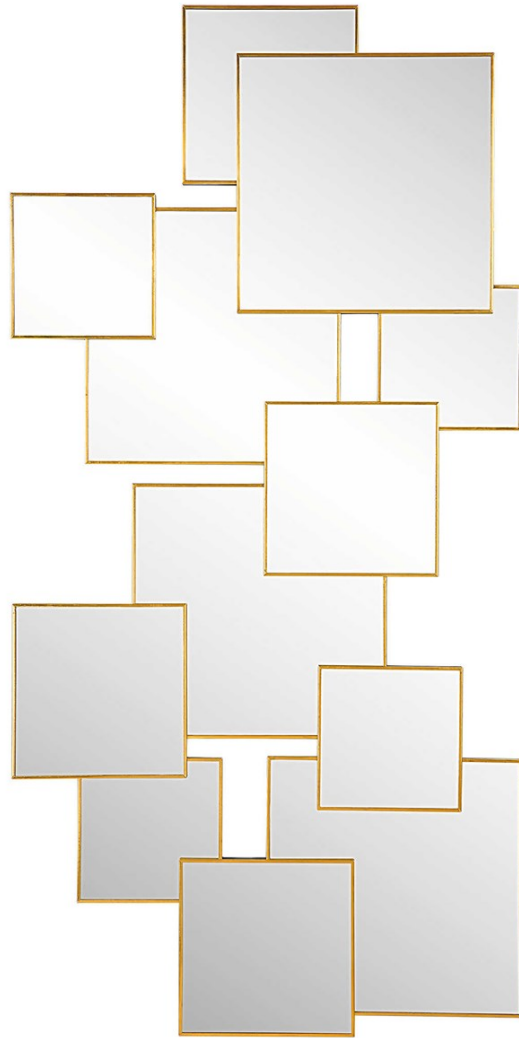

UTTERMOST

SOREN SQUARES MIRROR

ITEM #09744

This mirror features overlapping squares encased in brass plated channeling that create a modern yet elegant feel. May be hung horizontal or vertical.

Designer:	0
Dimensions:	60 W X 30 H X 1 D (in)
Weight:	37
Ship Via:	Motor Freight
UPC Number:	792977097441