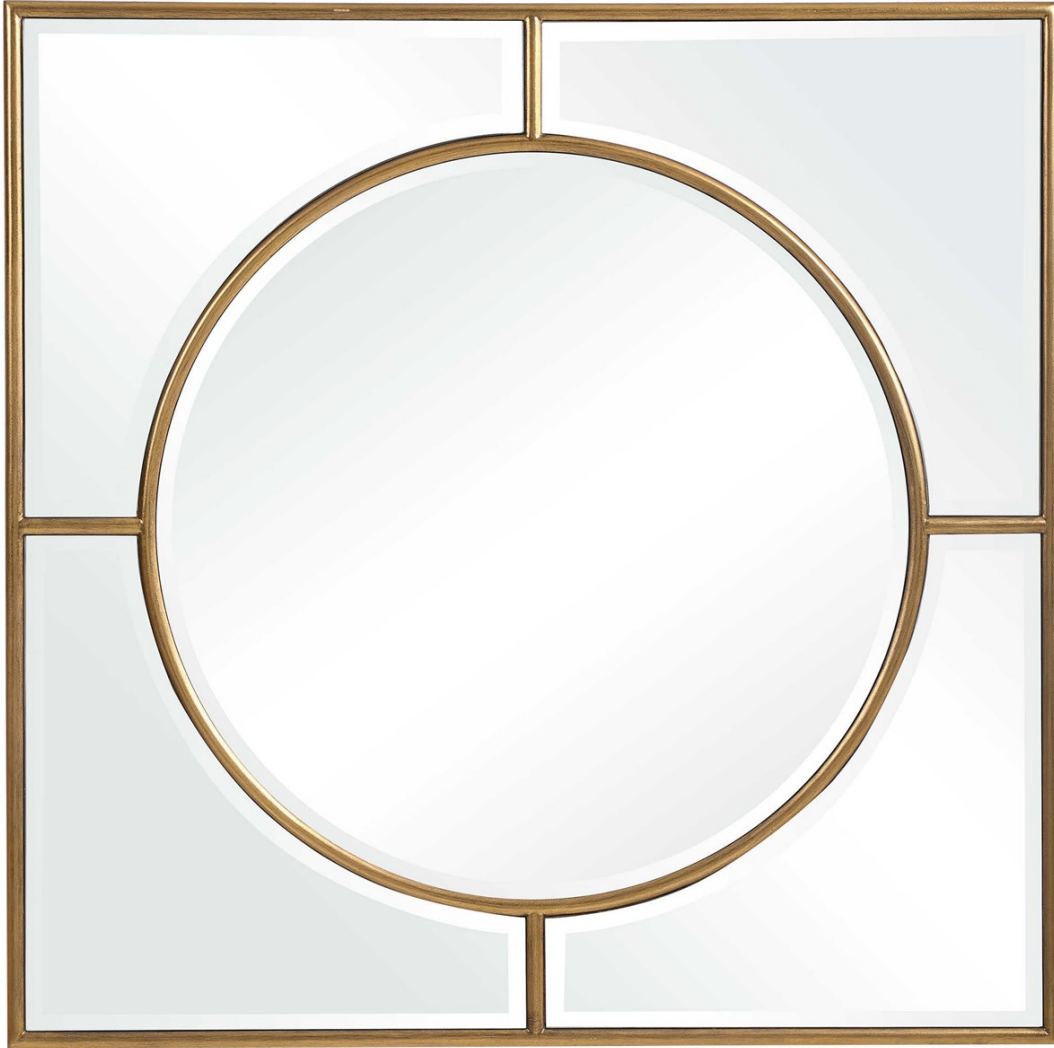

UTTERMOST

STANFORD SQUARE MIRROR

ITEM #09673

Showcasing a refined traditional style, this square mirror features a classic brushed gold finish with curved beveled mirrors. Group multiple pieces together to create an eye-catching wall display. May be hung horizontal or vertical.

Designer:	0
Dimensions:	48 W X 48 H X 2 D (in)
Weight:	96
Ship Via:	Motor Freight
UPC Number:	792977096734