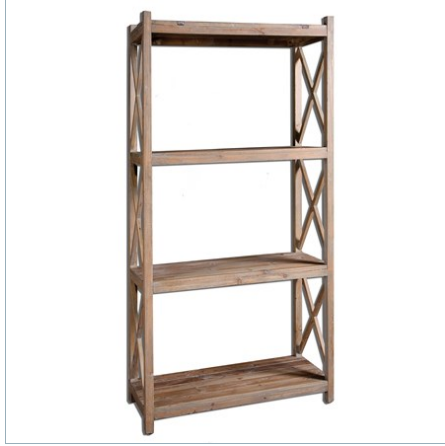

UTTERMOST

STRATFORD BENCH

ITEM #24558

Solidly constructed of salvaged fir lumber with a carved trestle base. Sun faded and distressed patina is finished with a stony gray wash. Solid wood will continue to move with temperature and humidity changes, which can result in small cracks and uneven surfaces, adding to its authenticity and character.

Designer:	0
Dimensions:	76 W X 19 H X 15 D (in)
Weight:	56
Ship Via:	Motor Freight
UPC Number:	792977245583
Assembly Instructions:	Click Here

Complementary Items

STRATFORD DINING TABLE

24557 | 76 W X 30 H X 43 D (IN)

STRATFORD ETAGERE

24248 | 39 W X 79 H X 18 D (IN)

STRATFORD CONSOLE

24250 | 71 W X 30 H X 18 D (IN)

STRATFORD COFFEE TABLE

24251 | 60 W X 19 H X 40 D (IN)

STRATFORD END TABLE

24252 | 26 W X 27 H X 26 D (IN)

DELROY ARMLESS CHAIR, COGNAC, 2 PER BOX, PRICED EACH

23447 | 20 W X 40 H X 26 D (IN)