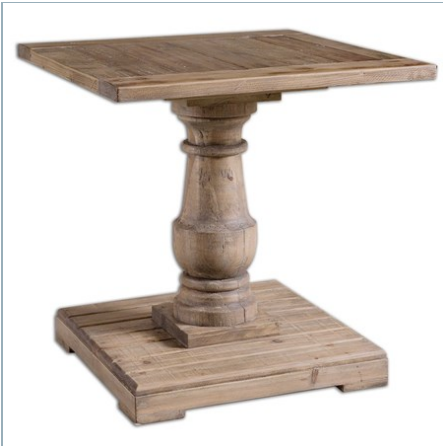

UTTERMOST

STRATFORD DINING TABLE

ITEM #24557

Beautifully pieced, solid wood table is made from 100% reclaimed lumber, sanded and minimally finished with a stony gray wash to highlight the natural grain and distressing. Solid wood will continue to move with temperature and humidity changes, which can result in small cracks and uneven surfaces, adding to its authenticity and character. Distance between legs is 42.5".

Designer:	0
Dimensions:	76 W X 30 H X 43 D (in)
Weight:	135
Ship Via:	Motor Freight
UPC Number:	792977245576
Assembly Instructions:	Click Here

Complementary Items

STRATFORD BENCH

24558 | 76 W X 19 H X 15 D (IN)

STRATFORD ETAGERE

24248 | 39 W X 79 H X 18 D (IN)

STRATFORD COFFEE TABLE

24251 | 60 W X 19 H X 40 D (IN)

STRATFORD END TABLE

24252 | 26 W X 27 H X 26 D (IN)

STRATFORD CONSOLE

24250 | 71 W X 30 H X 18 D (IN)