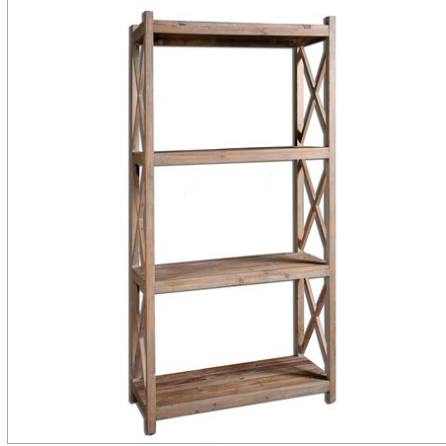

UTTERMOST

STRATFORD DINING TABLE

ITEM #24557

Beautifully pieced, solid wood table is made from 100% reclaimed lumber, sanded and minimally finished with a stony gray wash to highlight the natural grain and distressing. Solid wood will continue to move with temperature and humidity changes, which can result in small cracks and uneven surfaces, adding to its authenticity and character. Distance between legs is 42.5".

Designer:	0
Dimensions:	76 W X 30 H X 43 D (in)
Weight:	135
Ship Via:	Motor Freight
UPC Number:	792977245576
Assembly Instructions:	Click Here

Complementary Items

STRATFORD BENCH

24558 | 76 W X 19 H X 15 D (IN)

STRATFORD ETAGERE

24248 | 39 W X 79 H X 18 D (IN)

STRATFORD COFFEE TABLE

24251 | 60 W X 19 H X 40 D (IN)

STRATFORD END TABLE

24252 | 26 W X 27 H X 26 D (IN)

STRATFORD CONSOLE

24250 | 71 W X 30 H X 18 D (IN)

DELROY ARMLESS CHAIR, COGNAC, 2 PER BOX, PRICED EACH

23447 | 20 W X 40 H X 26 D (IN)