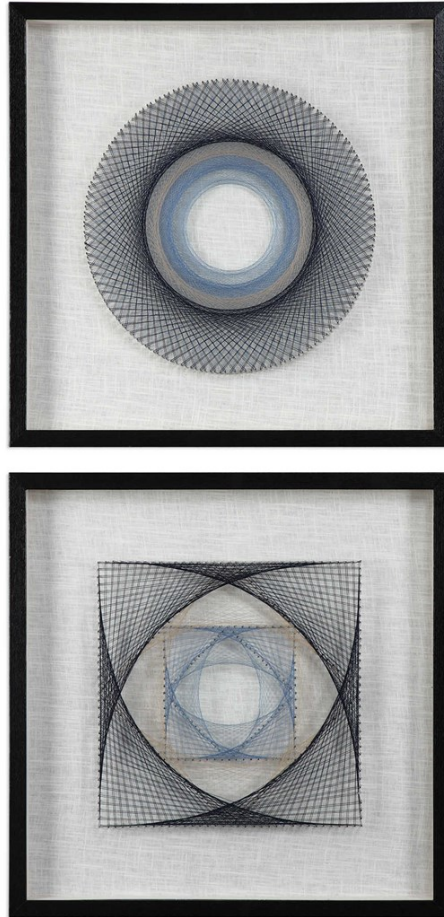

UTTERMOST

STRING DUET SHADOW BOXES, S/2

ITEM #04111

These fun shadow boxes feature 3-dimensional layered string art, hand threaded around individually hammered pin nails in easy shades of blue, over a neutral linen backing with a black pine frame.

Designer:	0
Dimensions:	24 W X 24 H X 3 D (in)
Weight:	31
Ship Via:	Small Parcel
UPC Number:	792977041116

Complementary Items

FLORAL DREAMS SHADOW BOX

04241 | 39 W X 39 H X 2 D (IN)