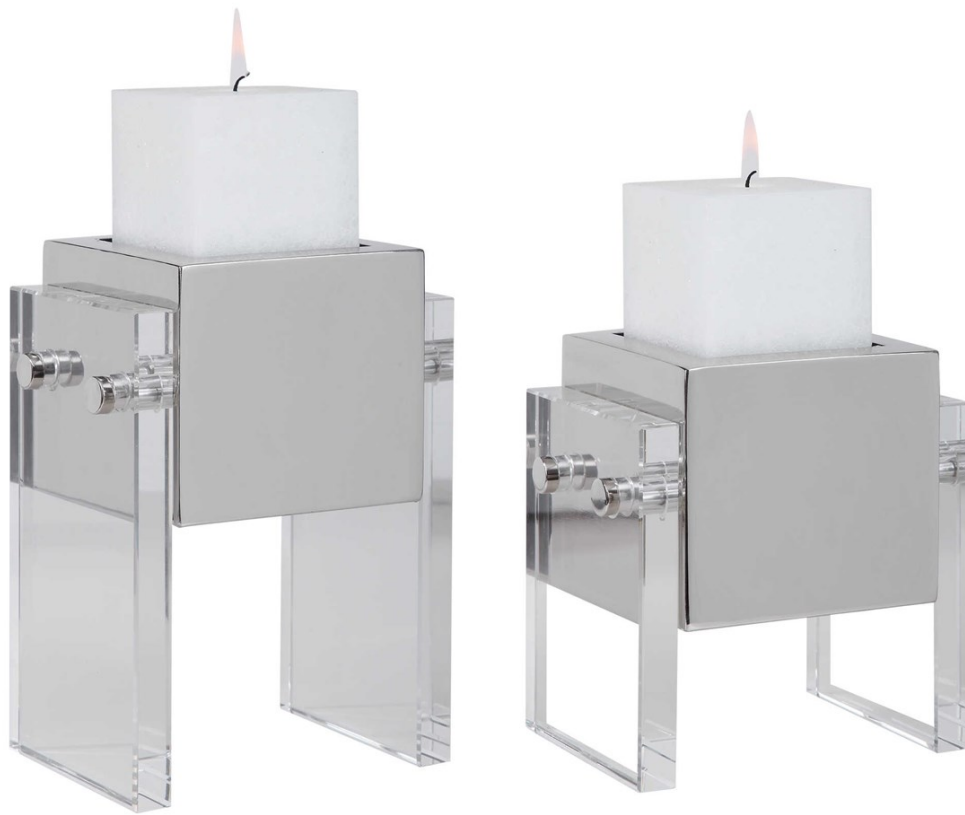

UTTERMOST

SUTTON CANDLEHOLDERS, S/2

ITEM #17742

Set of two crystal and polished nickel candleholders. Two 3"x3" distressed white square candles are included. Sizes: S-6x7x5, L-6x9x5

| | |
|--------------------|----------------------|
| Designer: | 0 |
| Dimensions: | 6 W X 9 H X 5 D (in) |
| Weight: | 12 |
| Ship Via: | Small Parcel |
| UPC Number: | 792977177426 |