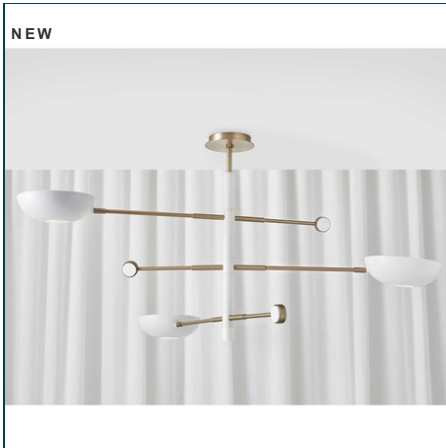

REVELATION

New

SWINGER, 6 LT PENDANT - BLACK

ITEM #R21580

The Swinger Pendant has multiple configuration options. Each of the six black coupe-shape shades has an open top and frosted glass bottom. Lights can turn up or down. When shade is turned up, light diffuses off ceiling creating a diffused light. The rich brass-finished arms rotate 350 degrees around the main pole. Each arm is finished with a black and rich brass button counterweight for even distribution. Supplied with 20' wire, 3-12" stems, 1-6" stem and 1-3" stem for adjustable installation with 6-60 watt max Edison sockets.

Designer:	0
Dimensions:	41 H X 67 W X 67 D (in)
Weight:	42
Ship Via:	Motor Freight
UPC Number:	792977751503
Assembly Instructions:	Click Here

Complementary Items

SWINGER, 3 LT PENDANT - WHITE

R21581 | 21 H X 53 DIA. (IN)

SWINGER, 3 LT PENDANT - BLACK

R21582 | 21 H X 53 DIA. (IN)

SWINGER, 1 LT SCONCE - WHITE

R22566 | 6 H X 28 W X 12 D (IN)

SWINGER, 1 LT SCONCE - BLACK

R22567 | 6 H X 28 W X 12 D (IN)