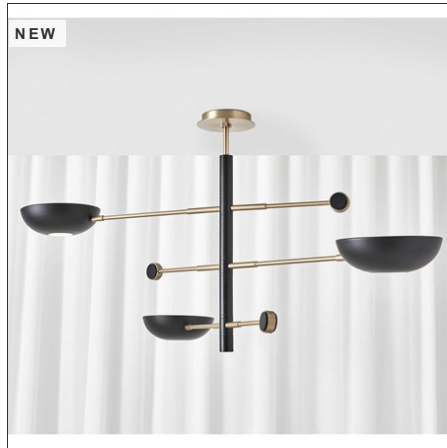

REVELATION

New

SWINGER, 6 LT PENDANT - BLACK

ITEM #R21580

The Swinger Pendant has multiple configuration options. Each of the six black coupe-shape shades has an open top and frosted glass bottom. Lights can turn up or down. When shade is turned up, light diffuses off ceiling creating a diffused light. The rich brass-finished arms rotate 350 degrees around the main pole. Each arm is finished with a black and rich brass button counterweight for even distribution. Supplied with 20' wire, 3-12" stems, 1-6" stem and 1-3" stem for adjustable installation with 6-60 watt max Edison sockets.

Designer:	0
Dimensions:	41 H X 67 W X 67 D (in)
Weight:	42
Ship Via:	Motor Freight
UPC Number:	792977751503
Assembly Instructions:	Click Here

Complementary Items

SWINGER, 3 LT PENDANT - WHITE

R21581 | 21 H X 53 DIA. (IN)

SWINGER, 3 LT PENDANT - BLACK

R21582 | 21 H X 53 DIA. (IN)

SWINGER, 1 LT SCONCE - WHITE

R22566 | 6 H X 28 W X 12 D (IN)

SWINGER, 1 LT SCONCE - BLACK

R22567 | 6 H X 28 W X 12 D (IN)