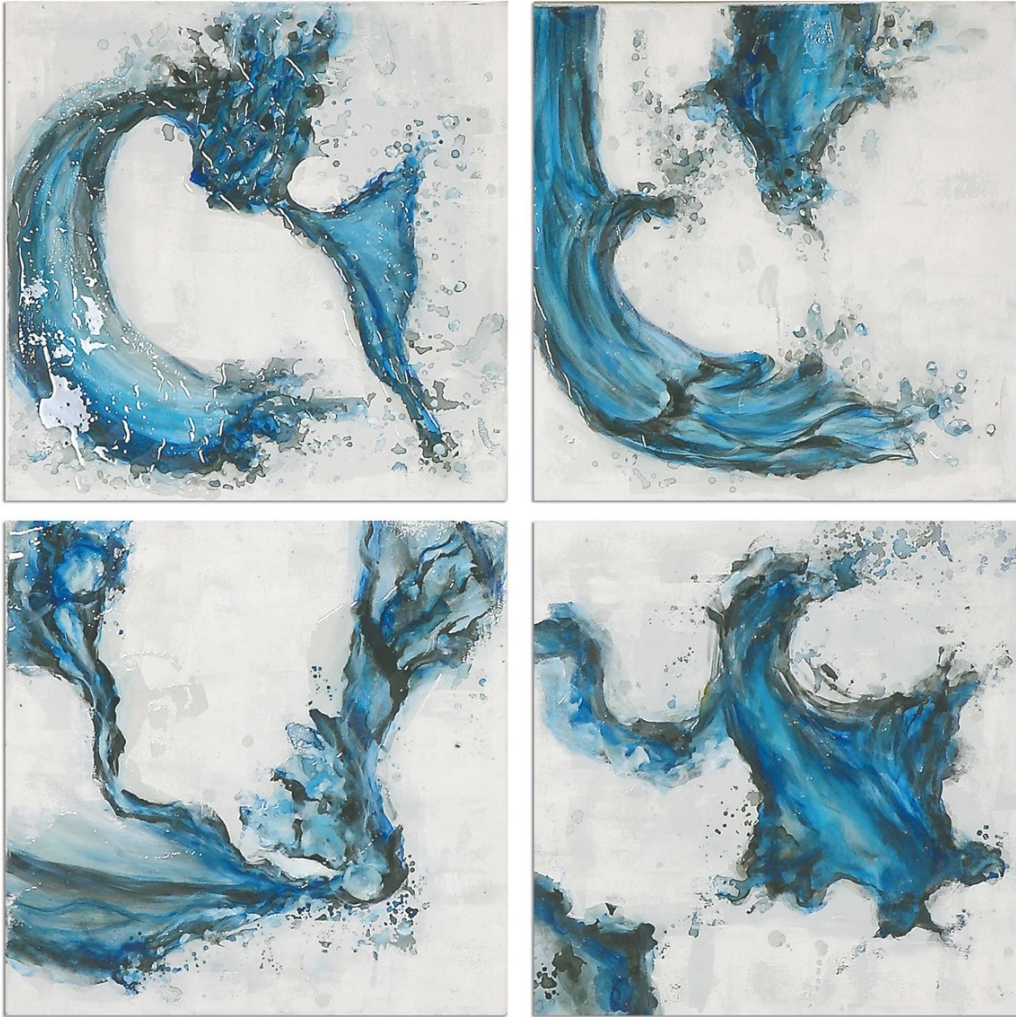

UTTERMOST

Retiring Soon

SWIRLS IN BLUE HAND PAINTED CANVASES, S/4

ITEM #35324

Coastal style is presented in these modern, hand painted canvases. Reminiscent of ocean waves, each abstract piece features vivid shades of blue and high gloss accents for added definition. This artwork is stretched and attached to wooden stretching bars. Due to the handcrafted nature of this artwork, each piece may have subtle differences.

Designer:	0
Dimensions:	20 W X 20 H X 2 D (in)
Weight:	14
Ship Via:	Small Parcel
UPC Number:	792977353240