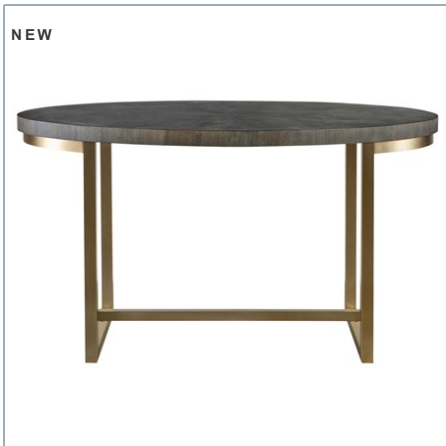

UTTERMOST

TAJA COFFEE TABLE

ITEM #25378

Contemporary in style, this coffee table features a stainless steel framework finished in a brushed brass with a round acacia veneer top in a dark walnut stain washed with a light gray glaze.

Designer:	0
Dimensions:	42 W X 17 H X 42 D (in)
Weight:	57
Ship Via:	Motor Freight
UPC Number:	792977253786

Complementary Items

TAJA ACCENT TABLE

25371 | 20 W X 24 H X 20 D (IN)

CARDEU CONSOLE TABLE

25377 | 54 W X 32 H X 16 D (IN)

ARMISTEAD 2 DRAWER CHEST

25376 | 33 W X 29 H X 18 D (IN)

TAJA OVAL DESK

25198 | 48 W X 30 H X 28 D (IN)

TAJA WRITING DESK

25201 | 48 W X 30 H X 22 D (IN)

KEA CONSOLE TABLE

25268 | 60 W X 33 H X 15 D (IN)