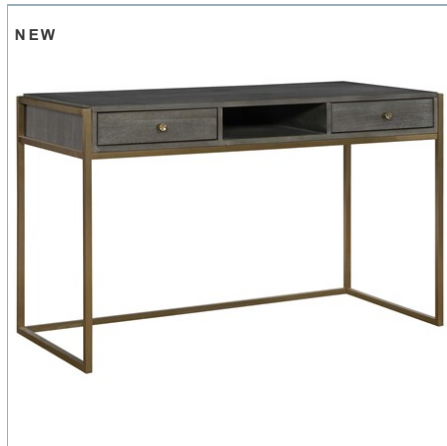

UTTERMOST

TAJA COFFEE TABLE

ITEM #25378

Contemporary in style, this coffee table features a stainless steel framework finished in a brushed brass with a round acacia veneer top in a dark walnut stain washed with a light gray glaze.

Designer:	0
Dimensions:	42 W X 17 H X 42 D (in)
Weight:	57
Ship Via:	Motor Freight
UPC Number:	792977253786

Complementary Items

TAJA ACCENT TABLE

25371 | 20 W X 24 H X 20 D (IN)

CARDEU CONSOLE TABLE

25377 | 54 W X 32 H X 16 D (IN)

ARMISTEAD 2 DRAWER CHEST

25376 | 33 W X 29 H X 18 D (IN)

TAJA OVAL DESK

25198 | 48 W X 30 H X 28 D (IN)

TAJA WRITING DESK

25201 | 48 W X 30 H X 22 D (IN)

KEA CONSOLE TABLE

25268 | 60 W X 33 H X 15 D (IN)