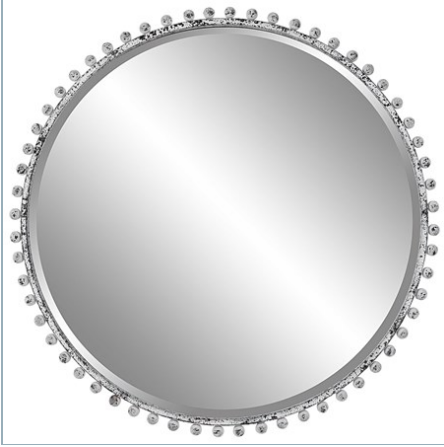

UTTERMOST

TAZA ROUND MIRROR, DISTRESSED BLACK

ITEM #09691

Petite iron spheres line the outer edge of this round frame, finished in a distressed black with silver highlights and a light gray glaze. Mirror features a generous 1 1/4" bevel.

Designer:	0
Dimensions:	32 W X 32 H X 1 D (in)
Weight:	36
Ship Via:	Small Parcel
UPC Number:	792977096918

Complementary Items

TAZA ROUND MIRROR, ANTIQUE WHITE

09770 | 32 W X 32 H X 1 D (IN)

TAZA ROUND MIRROR, GOLD

09777 | 32 W X 32 H X 1 D (IN)