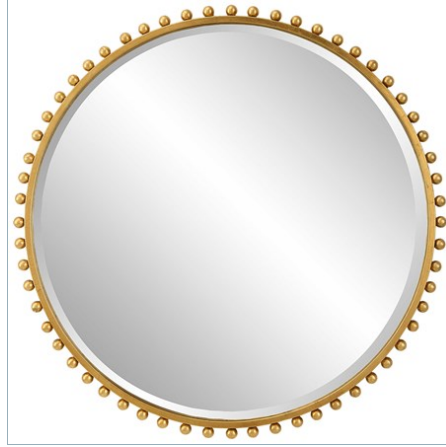

UTTERMOST

TAZA ROUND MIRROR, DISTRESSED BLACK

ITEM #09691

Petite iron spheres line the outer edge of this round frame, finished in a distressed black with silver highlights and a light gray glaze. Mirror features a generous 1 1/4" bevel.

Designer:	0
Dimensions:	32 W X 32 H X 1 D (in)
Weight:	36
Ship Via:	Small Parcel
UPC Number:	792977096918

Complementary Items

TAZA ROUND MIRROR, ANTIQUE WHITE

09770 | 32 W X 32 H X 1 D (IN)

TAZA ROUND MIRROR, GOLD