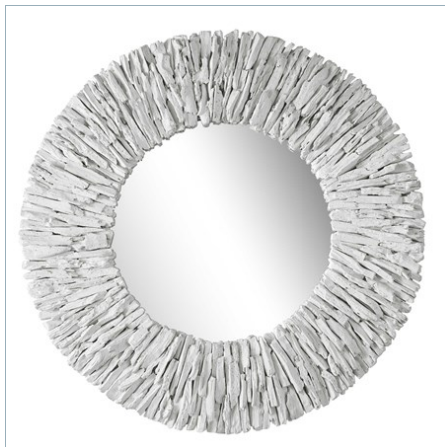

## TEAK BRANCH MIRROR, NATURAL

ITEM #09783

This rectangular mirror is artfully crafted from natural teak branches, pieced together to create a beautifully sculpted look. Due to the nature of natural materials, each piece may have slight variations.

**TEAK ROOT CONSOLE TABLE, 2 CARTONS**  
R25452 | 67 W X 30 H X 26 D (IN)

**TEAK BRANCH ROUND MIRROR, BLACK**  
09811 | 39 W X 2 H X 39 D (IN)

**TEAK BRANCH ROUND MIRROR, BLEACHED**  
09810 | 39 W X 2 H X 39 D (IN)

**TEAK BRANCH ROUND MIRROR, NATURAL**  
09809 | 39 W X 2 H X 39 D (IN)

**TEAK BRANCH ROUND MIRROR, WHITE**  
09808 | 39 W X 2 H X 39 D (IN)