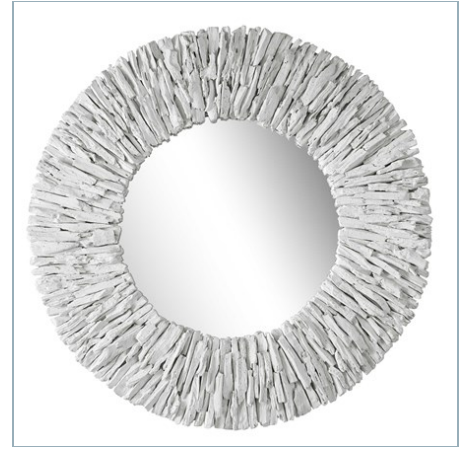

UTTERMOST

TEAK BRANCH ROUND MIRROR, BLACK

ITEM #09811

This round mirror is artfully crafted from natural teak branches, pieced together to create a beautifully sculpted look and is finished in satin black. Due to the nature of natural materials, each piece may have slight variations.

Designer:	0
Dimensions:	39 W X 2 H X 39 D (in)
Weight:	30
Ship Via:	Oversize
UPC Number:	792977098110

Complementary Items

TEAK BRANCH ROUND MIRROR, BLEACHED

09810 | 39 W X 2 H X 39 D (IN)

TEAK BRANCH ROUND MIRROR, NATURAL

09809 | 39 W X 2 H X 39 D (IN)

TEAK BRANCH ROUND MIRROR, WHITE

09808 | 39 W X 2 H X 39 D (IN)

TEAK BRANCH MIRROR, NATURAL

09783 | 35 W X 51 H X 2 D (IN)