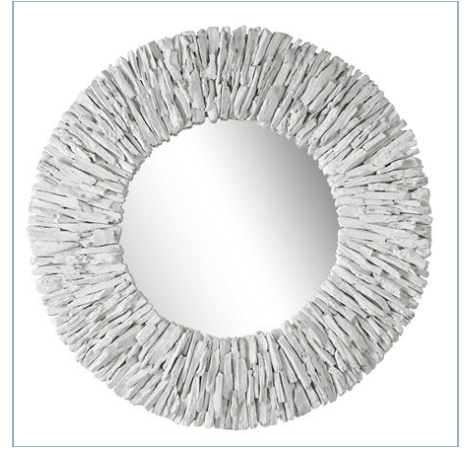

UTTERMOST

TEAK BRANCH ROUND MIRROR, BLEACHED

ITEM #09810

This round mirror is artfully crafted from natural teak branches, pieced together to create a beautifully sculpted look with a light bleached finish. Due to the nature of natural materials, each piece may have slight variations.

Designer:	0
Dimensions:	39 W X 2 H X 39 D (in)
Weight:	27
Ship Via:	Oversize
UPC Number:	792977098103

Complementary Items

TEAK BRANCH ROUND MIRROR, BLACK

09811 | 39 W X 2 H X 39 D (IN)

TEAK BRANCH ROUND MIRROR, NATURAL

09809 | 39 W X 2 H X 39 D (IN)

TEAK BRANCH ROUND MIRROR, WHITE

09808 | 39 W X 2 H X 39 D (IN)

TEAK BRANCH MIRROR, NATURAL

09783 | 35 W X 51 H X 2 D (IN)