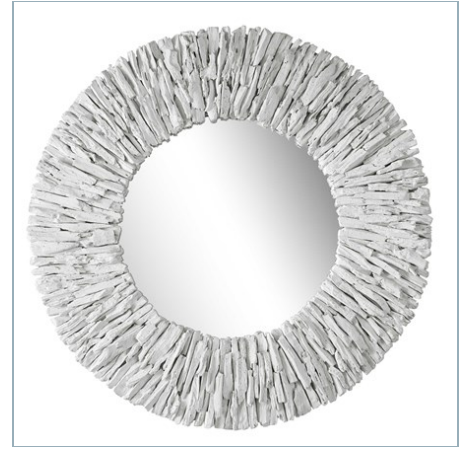

UTTERMOST

TEAK BRANCH ROUND MIRROR, NATURAL

ITEM #09809

This round mirror is artfully crafted from naturally finished teak branches, pieced together to create a beautifully sculpted look. Due to the nature of natural materials, each piece may have slight variations.

Designer:	0
Dimensions:	39 W X 2 H X 39 D (in)
Weight:	27
Ship Via:	Oversize
UPC Number:	792977098097

Complementary Items

TEAK BRANCH ROUND MIRROR, BLACK

09811 | 39 W X 2 H X 39 D (IN)

TEAK BRANCH ROUND MIRROR, BLEACHED

09810 | 39 W X 2 H X 39 D (IN)

TEAK BRANCH ROUND MIRROR, WHITE

09808 | 39 W X 2 H X 39 D (IN)

TEAK BRANCH MIRROR, NATURAL

09783 | 35 W X 51 H X 2 D (IN)