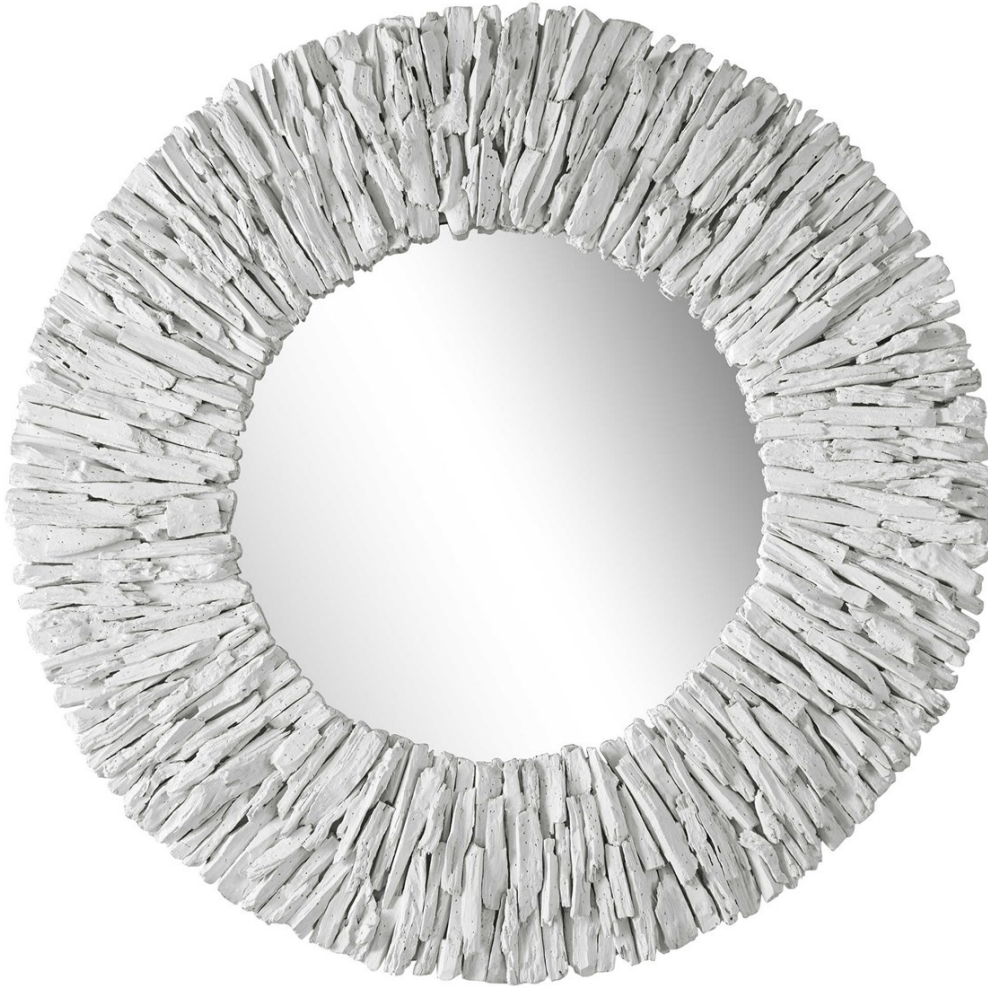

UTTERMOST

TEAK BRANCH ROUND MIRROR, WHITE

ITEM #09808

This round mirror is artfully crafted from natural teak branches, pieced together to create a beautifully sculpted look and finished in a matte white. Due to the nature of natural materials, each piece may have slight variations.

Designer:	0
Dimensions:	39 W X 2 H X 39 D (in)
Weight:	30
Ship Via:	Oversize
UPC Number:	792977098080

Complementary Items

TEAK BRANCH ROUND MIRROR, BLACK

09811 | 39 W X 2 H X 39 D (IN)

TEAK BRANCH ROUND MIRROR, BLEACHED

09810 | 39 W X 2 H X 39 D (IN)

TEAK BRANCH ROUND MIRROR, NATURAL

09809 | 39 W X 2 H X 39 D (IN)

TEAK BRANCH MIRROR, NATURAL

09783 | 35 W X 51 H X 2 D (IN)