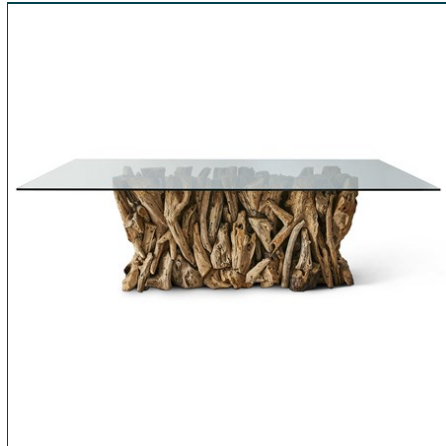

## TEAK ROOT CONSOLE TABLE, 2 CARTONS

ITEM #R25452

Natural, unfinished teak wood sculpted into a dramatic table with a thick, clear glass top.

<b>Designer:</b>	0
<b>Dimensions:</b>	67 W X 30 H X 26 D (in)
<b>Weight:</b>	399
<b>Ship Via:</b>	Motor Freight
<b>UPC Number:</b>	79297775615

## Complementary Items

**TEAK ROOT COFFEE TABLE, 2 CARTONS**

R25833 | 60 W X 18 H X 44 D (IN)

**DRIFTWOOD COFFEE TABLE, SMALL**

25519 | 36 W X 18 H X 36 D (IN)

**TEAK WOOD CONSOLE**

25593 | 59 W X 35 H X 18 D (IN)

**TEAK BRANCH MIRROR, NATURAL**

09783 | 35 W X 51 H X 2 D (IN)

**TEAK ROOT DINING TABLE, 2 CARTONS**

R25215 | 96 W X 30 H X 50 D (IN)