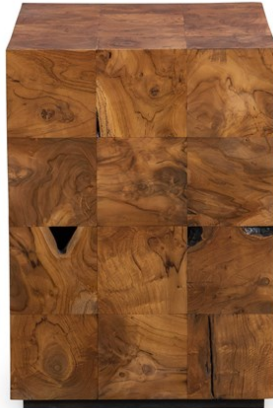

## TEAK TAC TOE CONSOLE TABLE - CARMEL

ITEM #R22874

Squares of natural teak, finished in rich caramel hues, are beautifully combined to create the Teak Tac Toe Console Table. A recessed black wood base gives the table a floating appearance. Each piece will vary. Natural fissures and variations in grain are expected and add to the intrinsic value and uniqueness of each table.

## Complementary Items

NEW

**TEAK TAC TOE COFFEE TABLE - CARMEL**

R22873 | 43 W X 17 H X 43 D (IN)

NEW

**TEAK TAC TOE END TABLE - CARMEL**

R22875 | 18 W X 26 H X 24 D (IN)