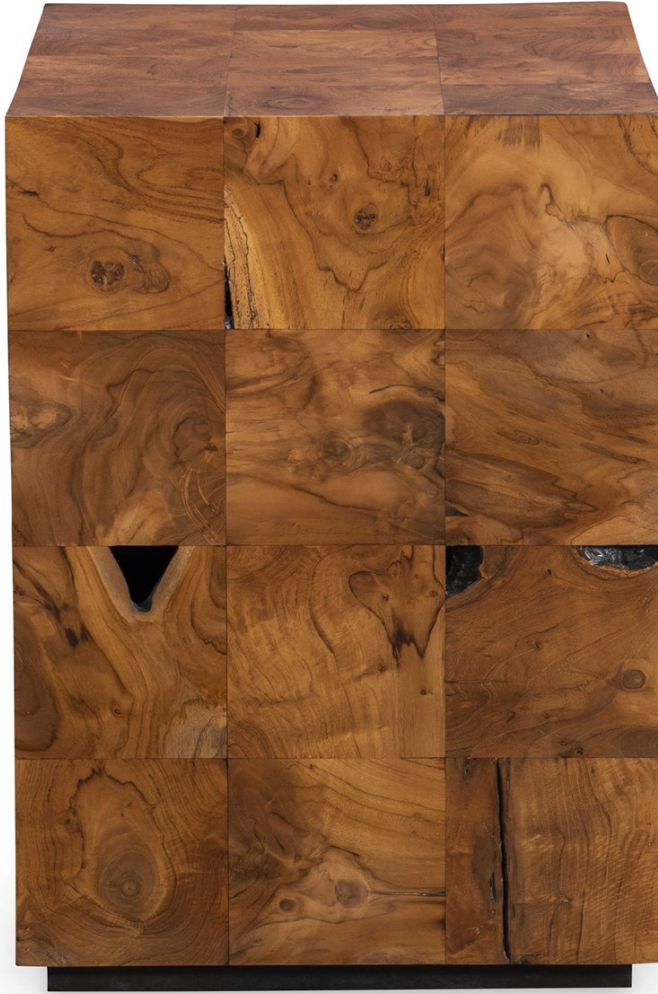

REVELATION

New

TEAK TAC TOE END TABLE - CARMEL

ITEM #R22875

Squares of natural teak, finished in rich caramel hues, are beautifully combined to create the Teak Tac Toe End Table. A recessed black wood base gives the table a floating appearance. Each piece will vary. Natural fissures and variations in grain are expected and add to the intrinsic value and uniqueness of each table.

Designer:	0
Dimensions:	18 W X 26 H X 24 D (in)
Weight:	68
Ship Via:	Motor Freight
UPC Number:	792977751657

Complementary Items

NEW

TEAK TAC TOE COFFEE TABLE - CARMEL
R22873 | 43W X 17H X 43D (IN)

NEW

TEAK TAC TOE CONSOLE TABLE - CARMEL
R22874 | 49W X 33H X 13D (IN)