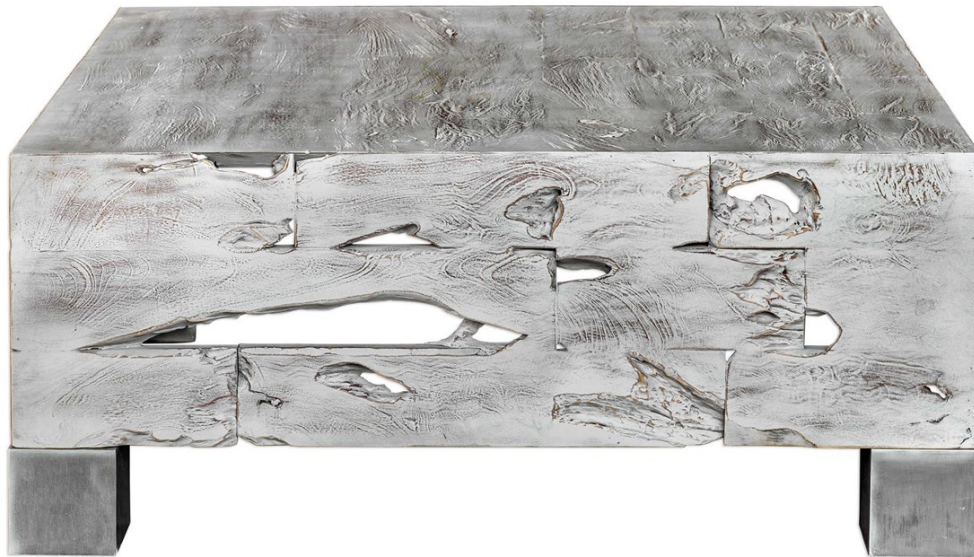

REVELATION

TEEGAN COFFEE TABLE

ITEM #R25887

Expertly hand pieced from natural teak, washed in a pale gray glaze, atop iron block feet in burnished nickel. Due to the hand crafted nature, each piece will vary. Cracks and variations in grain are also normal.

Designer:	0
Dimensions:	41 W X 18 H X 41 D (in)
Weight:	137
Ship Via:	Motor Freight
UPC Number:	792977785133
Assembly Instructions:	Click Here

Complementary Items

TEEGAN CONSOLE TABLE

R25888 | 51 W X 31 H X 13 D (IN)