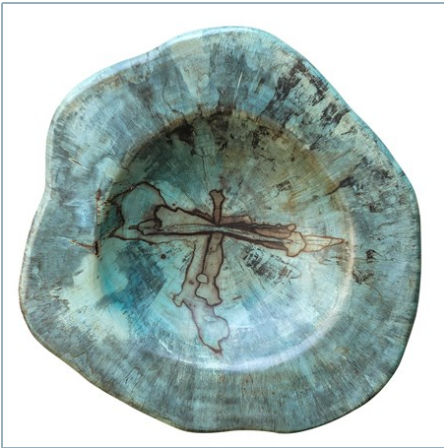

UTTERMOST

TEO WOOD WALL DECOR, S/3

ITEM #04178

This set of three wood wall art features naturally spalted tamarind wood, finished in a soft blue-green. Because each is individually handcrafted, sizes may vary. Cracks and variations in the grain are natural to this type of wood. Sizes: Sm-10x10x5, Med-15x15x7, Lg-16x16x7

Designer:	0
Dimensions:	16 W X 16 H X 5 D (in)
Weight:	17
Ship Via:	Small Parcel
UPC Number:	792977041789

Complementary Items

TAMARINE WOOD WALL DECOR, S/3

04107 | 10 W X 10 H X 4 D (IN)

TAMARINE BOWL

17094 | 16 W X 8 H X 16 D (IN)

TEO CONSOLE TABLE

25456 | 52 W X 32 H X 10 D (IN)

WEST INDIES BOWL

R17725 | 19 W X 16 H X 3 D (IN)