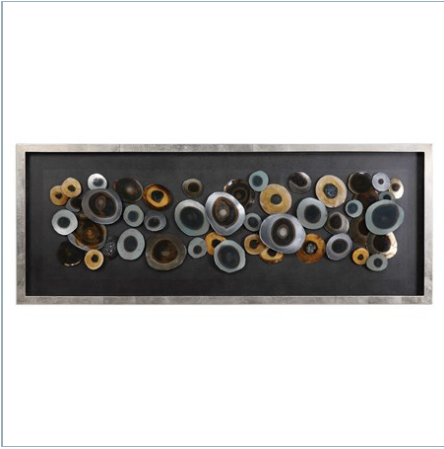

UTTERMOST

THE TIMES SHADOW BOX

ITEM #04301

Perfect for an office or library, this wall art incorporates a layered medallion design made from recycled newspaper with an aged feel. The artwork is displayed over a light oatmeal linen backing in a dark walnut finished shadow box frame under glass. May be hung horizontal or vertical.

Designer:	0
Dimensions:	28 W X 59 H X 3 D (in)
Weight:	36
Ship Via:	Motor Freight
UPC Number:	792977043011

Complementary Items

DISCS SHADOW BOX

04058 | 62 W X 24 H X 2 D (IN)