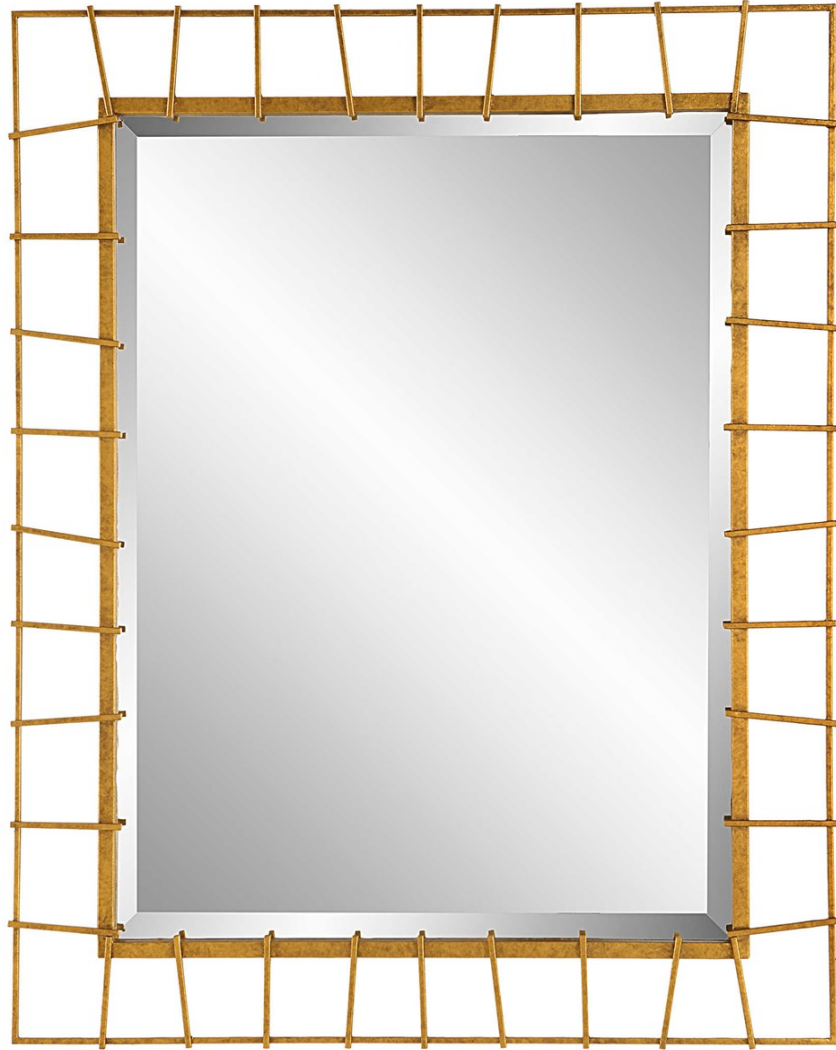

UTTERMOST

TOWNSEND MIRROR

ITEM #09805

Showcasing hand crafted ironwork, this rectangular mirror features a 3-dimensional frame finished in an antiqued gold with a generous 1 1/4" bevel. May be hung horizontal or vertical.

Designer:	0
Dimensions:	32 W X 40 H X 1 D (in)
Weight:	42
Ship Via:	Small Parcel
UPC Number:	792977098059