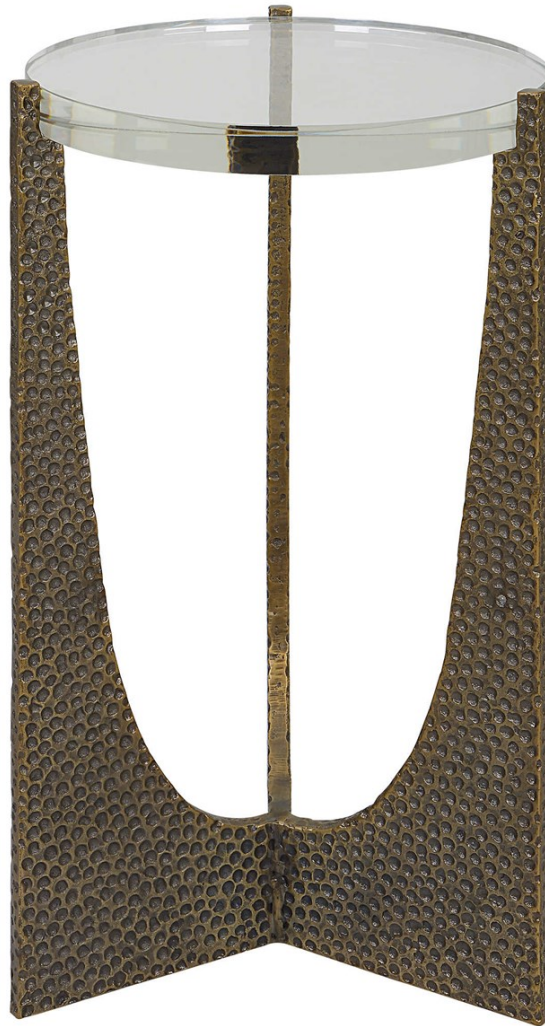

REVELATION

TRIFECTA DRINK TABLE

ITEM #R25222

A thick crystal top is on display, secured with prongs like a diamond ring. The sleek, minimal-profile base is made of hammered steel, finished in a golden bronze.

| | |
|--------------------|-------------------------|
| Designer: | 0 |
| Dimensions: | 13 W X 23 H X 13 D (in) |
| Weight: | 40 |
| Ship Via: | Small Parcel |
| UPC Number: | 792977756850 |