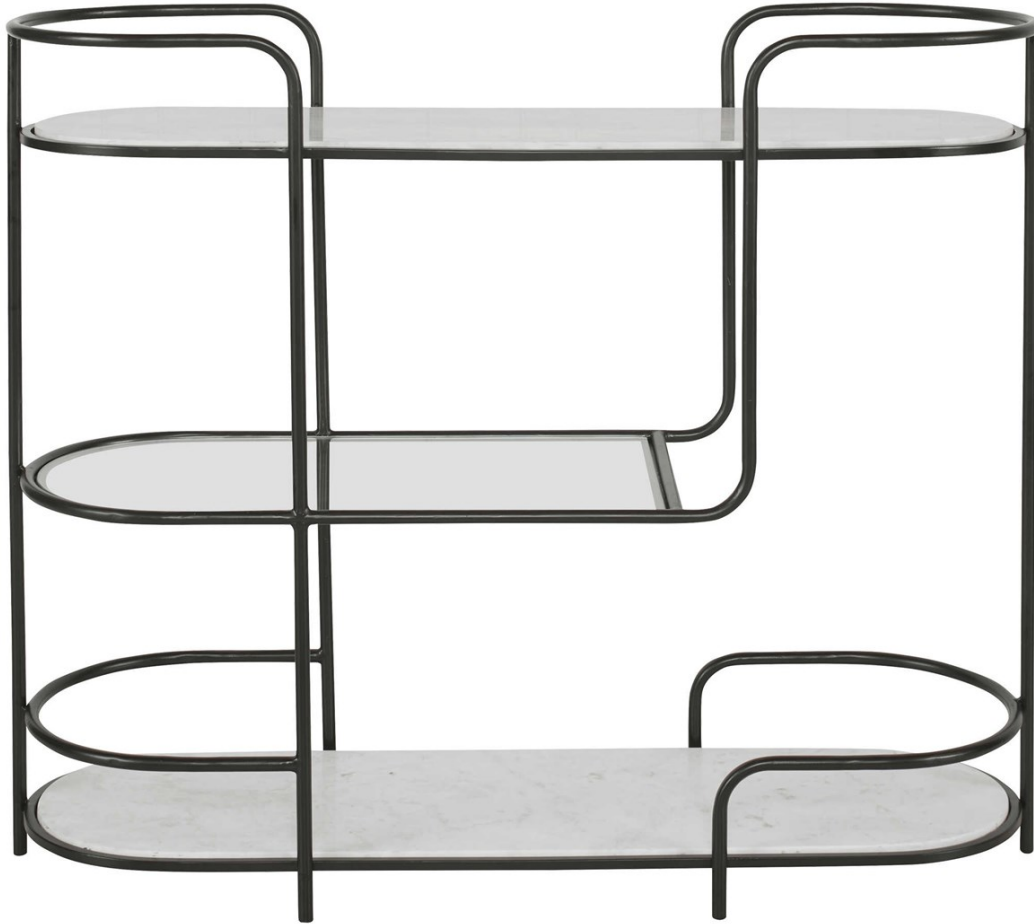

UTTERMOST

TROLLEY BAR CONSOLE, 2 CARTONS

ITEM #25174

Inspired by a mix of classic mod design and contemporary styling, this multifunctional piece can serve as a bar, server, or console table. The curved iron frame is finished in satin black, accented by white marble and tempered glass shelving. Because of the natural characteristics of marble, each piece will have unique veining patterns.

Designer:	0
Dimensions:	44 W X 38 H X 14 D (in)
Weight:	160
Ship Via:	Motor Freight
UPC Number:	792977251744
Assembly Instructions:	Click Here